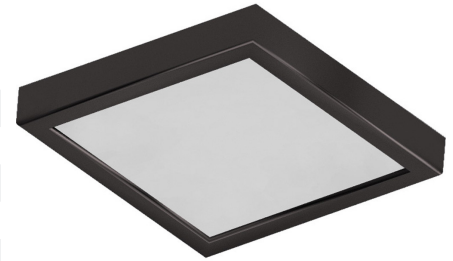

# V7083-79

1-Light Integrated LED Indoor Antique Bronze Mini Convertible Square Flush Mount Ceiling Fixture, Wall Mount, or Wall Sconce with White Acrylic Square Lens

Catalog #:

Type:

Project:

Prepared By:

## Description

This integrated LED indoor antique bronze mini convertible square flush mount ceiling fixture, wall mount, or wall sconce features a white acrylic square lens. Go green and save big. Energy-efficient LED is environmentally friendly and requires substantially less electricity to maintain, passing down cost-cutting savings to you. Enjoy this piece's sleek, modern design. Profile is super thin—only 1 in. in height. Compact light fits easily in small spaces. When wall-mounted, this fixture is Americans with Disabilities Act compliant / ADA compliant. Perfect complement to kitchens, bedrooms, living rooms, hallways, restaurants, and many other indoor areas. Suitable for dry locations only. Beautifully finished in a sophisticated antique bronze. Feel confident in a quality product. Integrated LED comes with a 5-year limited warranty.

## Specifications

Style	Modern
Type of Lighting	Indoor Ceiling Lighting or Wall Lighting
Product Type	Ceiling Fixture or Wall Mount
Product Subtype	Mini, Flush Mount, Convertible (Ceiling or Wall Mount), Sconce (When Wall-Mounted)
Height (in.)	1
Width (in.)	10
Length or Extension/Projection (in.)	10
Finish	Antique Bronze
Main Material	Steel
Other Material	White Acrylic Square Lens