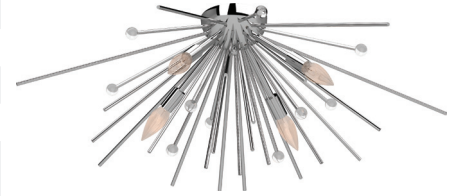

Description

Inspired by the brilliant beauty of the cosmos, this stunning ceiling mount is definitely a star. Dazzle guests with contemporary style. Sleek, clean lines burst forth from the center like a spectacular starburst. Rounded beads are sprinkled throughout the fixture, charmingly accenting an array of rods. Beautifully finished with polished nickel. Feel at ease with nickel's lasting quality and stunning appearance. High-quality nickel provides phenomenal durability and an attractive gleam. Hard surface provides top quality protection against scratches. Polished to a mirror shine and an immaculately smooth surface by skilled craftsmen. Easy maintenance—simply clean and polish to achieve an even more lustrous shine. Outer lacquer finish provides an attractive sheen and additional layer of protection. Complements stainless-steel appliances. Own celestial avant-garde with this radiant piece. This spiky, sputnik light is certain to make a stellar impression.

Light #	4
Watts per Light (W)	40
Total Wattage (W)	160
Light Bulb(s) Included?	No
Dimmable?	Yes
Base	Candelabra Base (E12)
Voltage (Volts)	120V
Safety Ratings	UL Listed
Assembly	Assembly Required