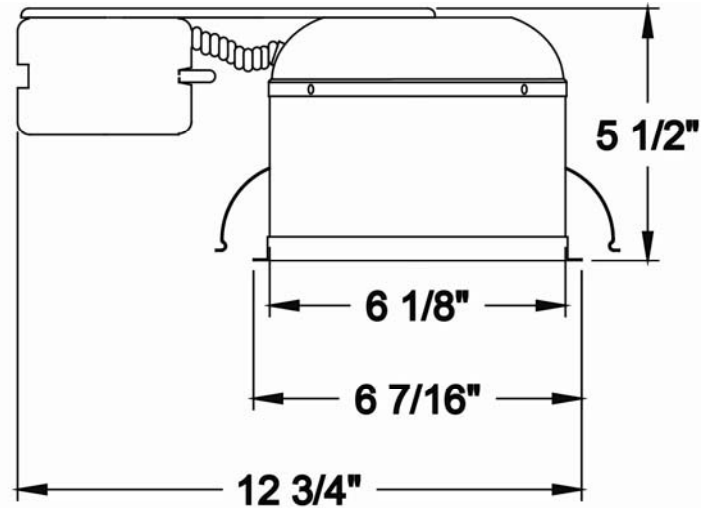

Volume Lighting
21160 Imperial Valley Drive
Houston, TX 77073
www.VolumeLighting.com
Sales@VolumeLighting.com

V8671

Electrical:

- Bulbs: Maximum 1 x medium base 75w – not included. See trims for bulb specifications.
- Wire through junction box (2 in and 2 out)
- Thermally protected housing
- Adjustable socket height
- Porcelain socket
- IC-rated, may be covered with insulation
- Air tight

Mounting:

- Remodel
- 5½" height allows use in 2" x 6" joist construction
- Housing adjusts for ceilings up to 1" thick

Compliance:

-  US
- Damp Location