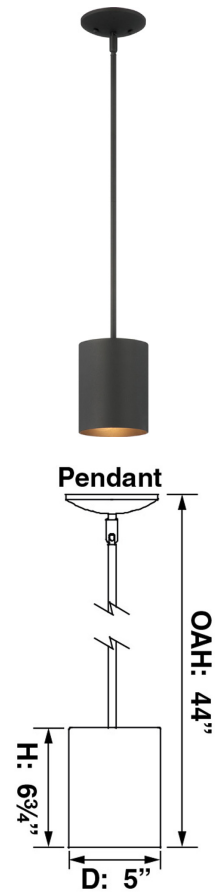

At a Glance

- Sturdy, Exquisite Construction
- 5-Year Limited Warranty on Integrated LED (Included with Purchase)
- Powder-Coated Aluminum Cylinder
- Perfect for Many Indoor or Outdoor Areas (Suitable for Damp or Dry Locations Only)
- Black Finish
- High-Quality, Corrosion-Resistant, and Rust-Resistant All-Aluminum
- Powder-Coated Hard Surface Provides Long-Lasting Color and Corrosion/Scratch Resistance
- Modern Design
- Go Green—Environmentally Friendly, Energy-Efficient Integrated LED
- Clean, Minimal, and Solid Color Design Blends in Seamlessly with Surroundings and Existing Décor
- Open/Uncovered Bottom Helps Prevent Accumulation of Dust or Pests
- Compact Light Fits Easily in Small Spaces
- 1000 Lumens
- 3000K Color Temperature
- 80 CRI
- Dimmable (Flicker-Free TRIAC/ELV, 5% [120V Only])
- Suitable for Damp or Dry Locations Only
- Heat-Resistant Components Withstand Up to 15 Watts
- 1-Light Fixture (Integrated LED Included)
- Three FREE 12" Downrod Stems (Included with Purchase) (Additional Sold Separately)
- FREE Sloped Ceiling Canopy with Swivel (Up to 90 Degrees) (Included with Purchase) (Additional Sold Separately)
- FREE 8' Electrical Wire (Included with Purchase)
- Individually Inspected for Quality Assurance
- cULus Listed for Safety