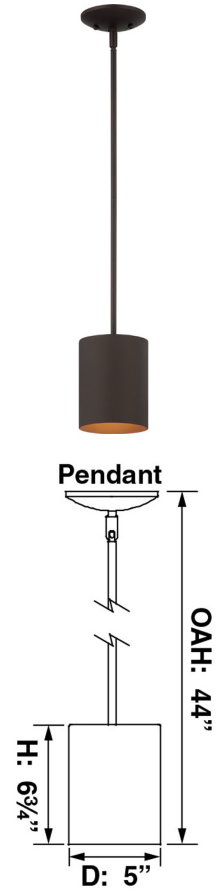

At a Glance

- Sturdy, Exquisite Construction
- 5-Year Limited Warranty on Integrated LED (Included with Purchase)
- Powder-Coated Aluminum Cylinder
- Perfect for Many Indoor or Outdoor Areas (Suitable for Damp or Dry Locations Only)
- Antique Bronze Finish
- High-Quality, Corrosion-Resistant, and Rust-Resistant All-Aluminum
- Powder-Coated Hard Surface Provides Long-Lasting Color and Corrosion/Scratch Resistance
- Modern Design
- Go Green—Environmentally Friendly, Energy-Efficient Integrated LED
- Clean, Minimal, and Solid Color Design Blends in Seamlessly with Surroundings and Existing Décor
- Open/Uncovered Bottom Helps Prevent Accumulation of Dust or Pests
- Compact Light Fits Easily in Small Spaces
- 1000 Lumens
- 3000K Color Temperature
- 80 CRI
- Dimmable (Flicker-Free TRIAC/ELV, 5% [120V Only])
- Suitable for Damp or Dry Locations Only
- Heat-Resistant Components Withstand Up to 15 Watts
- 1-Light Fixture (Integrated LED Included)
- Three FREE 12" Downrod Stems (Included with Purchase) (Additional Sold Separately)
- FREE Sloped Ceiling Canopy with Swivel (Up to 90 Degrees) (Included with Purchase) (Additional Sold Separately)
- FREE 8' Electrical Wire (Included with Purchase)
- Individually Inspected for Quality Assurance
- cULus Listed for Safety