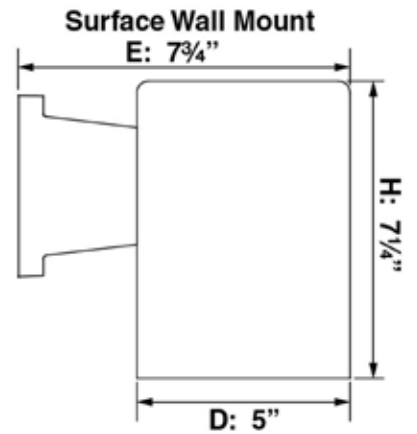

## Specifications

Style	Modern
Type of Lighting	Indoor or Outdoor Wall Lighting
Product Type	Wall Mount
Product Subtype	Mini, Sconce
Height (in.)	7.25
Width (in.)	5
Length or Extension/Projection (in.)	7.75
Finish	White
Main Material	Formed & Welded, Powder-Coated All-Aluminum
Other Material	White Powder-Coated Aluminum Cylinder
Light Direction	Down
Installation/Mounting Position	Downward
Mounting Deck Height (in.)	5
Mounting Deck Width (in.)	5
Mounting Deck Shape	Square
Installation Location	Wet / Dry
Enclosed Top	Yes
Light #	1
Watts per Light (W)	15
Total Wattage (W)	15
Light Source Included?	Yes (Integrated LED)
CRI	80
Color Temperature (K)	3000
Lumens per Light	1000
Total Lumens	1000
Output Power Supply	Class II
Power Factor (Pf)	>.9
THD	<20%
Life Rated (Hours)	50,000 (Based on LED Testing per LM80-08 and Projected Values from IESNA TM21-11)
Dimmable?	Yes (Flicker-Free TRIAC/ELV, 5% [120V Only])
Base	N/A (Integrated LED)
Input Voltage (Volts)	120V at 50/60 Hz
Compliances	FCC Compliant, RoHS Compliant
Safety Ratings	cULus Listed
Assembly	No Assembly Required
Integrated LED Warranty	5-Year Limited Warranty