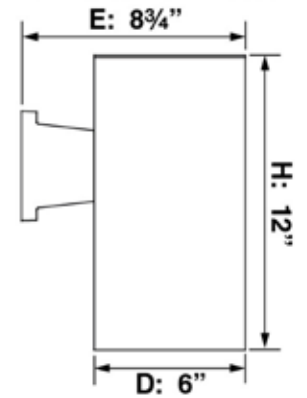

Surface Wall Mount

Because Lighting Speaks Volumes

Description

This sleek, modern integrated LED indoor or outdoor (suitable for wet or dry locations only) silver gray aluminum cylinder wall mount or wall sconce features a professional look and formed and welded, all-aluminum construction. Feel at ease with aluminum's corrosion-resistance, high resilience, lasting quality, and inability to rust like steel. Powder-coated paint base finish provides phenomenal long-lasting color and exceptional corrosion/scratch resistance. Go green and save big. Energy-efficient LED is environmentally friendly and requires substantially less electricity to maintain, passing down cost-cutting savings to you. Feel confident in your choice of elegant simplicity. Delight in clean, minimal, and solid color design that blends in seamlessly with surroundings and existing decor. Offers remarkable versatility for exterior and interior design. A stunning piece that imparts a fresh, rejuvenating, and open atmosphere both outside and within. Change up your exterior spaces with this look, or be unique—bring the outdoor look indoors. Open/uncovered bottom helps prevent accumulation of dust or pests. Perfect for many indoor or outdoor areas. Flawlessly and evenly finished in silver gray. Feel confident in a quality product. Integrated LED comes with a 5-year limited warranty. Modernize your spaces with this smart, bold piece.

Specifications

Style	Modern
Type of Lighting	Indoor or Outdoor Wall Lighting
Product Type	Wall Mount
Product Subtype	Sconce
Height (in.)	12
Width (in.)	6
Length or Extension/Projection (in.)	8.75
Finish	Silver Gray
Main Material	Formed & Welded, Powder-Coated All-Aluminum
Other Material	Silver Gray Powder-Coated Aluminum Cylinder
Light Direction	Down
Installation/Mounting Position	Downward
Mounting Deck Height (in.)	5
Mounting Deck Width (in.)	5
Mounting Deck Shape	Square
Installation Location	Wet / Dry
Enclosed Top	Yes
Light #	1
Watts per Light (W)	15
Total Wattage (W)	15
Light Source Included?	Yes (Integrated LED)
CRI	80
Color Temperature (K)	3000
Lumens per Light	1000
Total Lumens	1000
Output Power Supply	Class II
Power Factor (Pf)	>.9
THD	<20%
Life Rated (Hours)	50,000 (Based on LED Testing per LM80-08 and Projected Values from IESNA TM21-11)
Dimmable?	Yes (Flicker-Free TRIAC/ELV, 5% [120V Only])
Base	N/A (Integrated LED)
Input Voltage (Volts)	120V at 50/60 Hz
Compliances	FCC Compliant, RoHS Compliant
Safety Ratings	cULus Listed
Assembly	No Assembly Required
Integrated LED Warranty	5-Year Limited Warranty

At a Glance