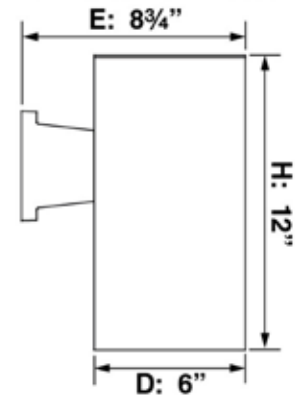

Surface Wall Mount

Because Lighting Speaks Volumes

Description

This sleek, modern integrated LED indoor or outdoor (suitable for wet or dry locations only) black aluminum cylinder wall mount or wall sconce features a professional look and formed and welded, all-aluminum construction. Feel at ease with aluminum's corrosion-resistance, high resilience, lasting quality, and inability to rust like steel. Powder-coated paint base finish provides phenomenal long-lasting color and exceptional corrosion/scratch resistance. Go green and save big. Energy-efficient LED is environmentally friendly and requires substantially less electricity to maintain, passing down cost-cutting savings to you. Feel confident in your choice of elegant simplicity. Delight in clean, minimal, and solid color design that blends in seamlessly with surroundings and existing decor. Offers remarkable versatility for exterior and interior design. A stunning piece that imparts a fresh, rejuvenating, and open atmosphere both outside and within. Change up your exterior spaces with this look, or be unique—bring the outdoor look indoors. Open/uncovered bottom helps prevent accumulation of dust or pests. Perfect for many indoor or outdoor areas. Flawlessly and evenly finished in black. Feel confident in a quality product. Integrated LED comes with a 5-year limited warranty. Modernize your spaces with this smart, bold piece.

Specifications

Style	Modern
Type of Lighting	Indoor or Outdoor Wall Lighting
Product Type	Wall Mount
Product Subtype	Sconce
Height (in.)	12
Width (in.)	6
Length or Extension/Projection (in.)	8.75
Finish	Black
Main Material	Formed & Welded, Powder-Coated All-Aluminum
Other Material	Black Powder-Coated Aluminum Cylinder
Light Direction	Down
Installation/Mounting Position	Downward
Mounting Deck Height (in.)	5
Mounting Deck Width (in.)	5
Mounting Deck Shape	Square
Installation Location	Wet / Dry
Enclosed Top	Yes
Light #	1
Watts per Light (W)	15
Total Wattage (W)	15
Light Source Included?	Yes (Integrated LED)
CRI	80
Color Temperature (K)	3000
Lumens per Light	1000
Total Lumens	1000
Output Power Supply	Class II
Power Factor (Pf)	>.9
THD	<20%
Life Rated (Hours)	50,000 (Based on LED Testing per LM80-08 and Projected Values from IESNA TM21-11)
Dimmable?	Yes (Flicker-Free TRIAC/ELV, 5% [120V Only])
Base	N/A (Integrated LED)
Input Voltage (Volts)	120V at 50/60 Hz
Compliances	FCC Compliant, RoHS Compliant
Safety Ratings	cULus Listed
Assembly	No Assembly Required
Integrated LED Warranty	5-Year Limited Warranty

At a Glance