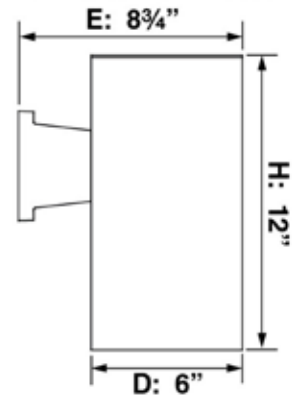

Surface Wall Mount

At a Glance

- Sturdy, Exquisite Construction
- 5-Year Limited Warranty on Integrated LED (Included with Purchase)
- Powder-Coated Aluminum Cylinder
- Perfect for Many Indoor or Outdoor Areas (Suitable for Wet or Dry Locations Only)
- Antique Bronze Finish
- High-Quality, Corrosion-Resistant, and Rust-Resistant All-Aluminum
- Powder-Coated Hard Surface Provides Long-Lasting Color and Corrosion/Scratch Resistance
- Modern Design
- Go Green—Environmentally Friendly, Energy-Efficient Integrated LED
- Mounts Down Only
- Clean, Minimal, and Solid Color Design Blends in Seamlessly with Surroundings and Existing Décor
- Open/Uncovered Bottom Helps Prevent Accumulation of Dust or Pests
- 1000 Lumens
- 3000K Color Temperature
- 80 CRI
- Dimmable (Flicker-Free TRIAC/ELV, 5% [120V Only])
- Heat-Resistant Components Withstand Up to 15 Watts
- 1-Light Fixture (Integrated LED Included)
- Individually Inspected for Quality Assurance
- cULus Listed for Safety