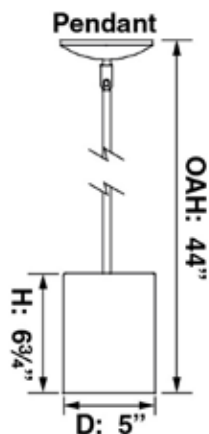

AVAILABLE FINISHES

BLACK	V9605-5
WHITE	V9605-6
SILVER GRAY	V9605-20
ANTIQUÉ BRONZE	V9605-79

V9605

1-LIGHT INDOOR OR OUTDOOR ALUMINUM MINI CYLINDER DOWNROD PENDANT

SPECIFICATIONS

Style	Modern
Type of Lighting	Indoor or Outdoor Hanging Lighting
Product Type	Pendant
Product Subtype	Mini
Overall Height (in.)	44
Height (in.)	6.75
Width (in.)	5
Length or Extension/Projection (in.)	5
Available Finishes	V9605-5 (Black) V9605-6 (White) V9605-20 (Silver Gray) V6905-79 (Antique Bronze)
Main Material	Formed & Welded, Powder-Coated All-Aluminum
Other Material	Powder-Coated Aluminum Cylinder
Light Direction	Down
Installation/Mounting Position	Downward
Downrod Stems Included?	Yes
Downrod Model #	V0090
Downrod Quantity	3
Downrod Size (in.)	12
Sloped Ceiling Swivel Included?	Yes (Up to 90 Degrees)
Electrical Wire Length (ft.)	8
Installation Location	Damp
Light #	1
Watts per Light (W)	75
Total Wattage (W)	75
Light Bulb(s) Included?	No
Dimmable?	Yes
Base	E26
Input Voltage (Volts)	120V at 50/60 Hz
Compliances	RoHS Compliant FCC Compliant
Safety Ratings	cULus Listed
Assembly	Assembly Required
Accessory 1 (Sold Separately)	V0090 (12" Downrod Stem)
Accessory 2 (Sold Separately)	V0089 (6" Downrod Stem)