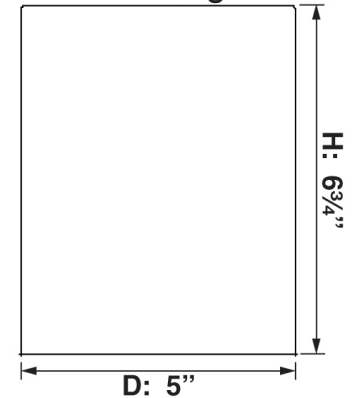

V9615-6

1-Light Indoor or Outdoor White Aluminum Flush Mount
Cylinder Ceiling Fixture

Prepared By:

Project:

Type:

Location:

Because Lighting Speaks Volumes

Description

Surface Ceiling Mount

Specifications

Style	Modern
Type of Lighting	Indoor or Outdoor Ceiling Lighting
Product Type	Ceiling Fixture
Product Subtype	Flush Mount
Height (in.)	6.75
Width (in.)	5
Length or Extension/Projection (in.)	5
Finish	White
Main Material	Aluminum
Light Direction	Down
Installation/Mounting Position	Downward
Installation Location	Damp
Light #	1