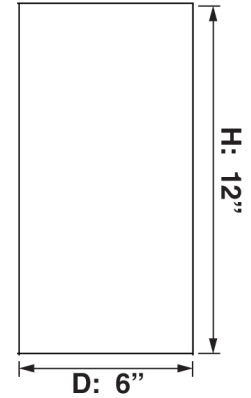

Surface Ceiling Mount

Specifications

Style	Modern
Type of Lighting	Indoor or Outdoor Ceiling Lighting
Product Type	Ceiling Fixture
Product Subtype	Flush Mount
Height (in.)	12
Width (in.)	6
Length or Extension/Projection (in.)	6
Finish	Silver Gray
Main Material	Aluminum
Light Direction	Down
Installation/Mounting Position	Downward
Installation Location	Damp
Light #	1