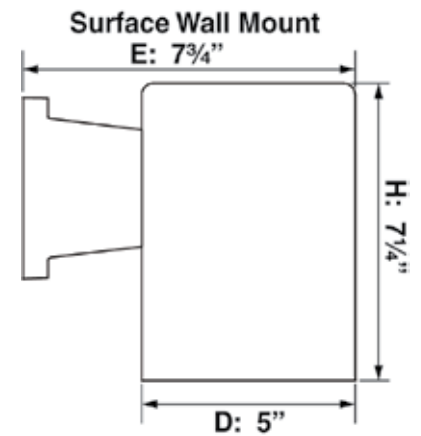

V9625-20

1-Light Indoor or Outdoor Silver Gray Aluminum Cylinder Wall Mount Sconce

Prepared By:

Project:

Type:

Location:

Because Lighting Speaks Volumes

Description

Specifications

Style	Modern
Type of Lighting	Indoor or Outdoor Wall Lighting
Product Type	Wall Mount
Product Subtype	Sconce
Height (in.)	7.25
Width (in.)	5
Length or Extension/Projection (in.)	7.75
Finish	Silver Gray
Main Material	Aluminum
Light Direction	Down
Installation/Mounting Position	Downward
Mounting Deck Height (in.)	5
Mounting Deck Width (in.)	5
Mounting Deck Shape	Square
Installation Location	Wet Rated
Enclosed Top	Yes
Light #	1
Watts per Light (W)	75
Total Wattage (W)	75
Light Bulb(s) Included?	No
Dimmable?	Yes (Lamp Dependent)
Base	Medium Base (E26)
Voltage (Volts)	120V
Safety Ratings	cULus Listed
Compliances	RoHS Compliant FCC Compliant
Assembly	Assembly Required