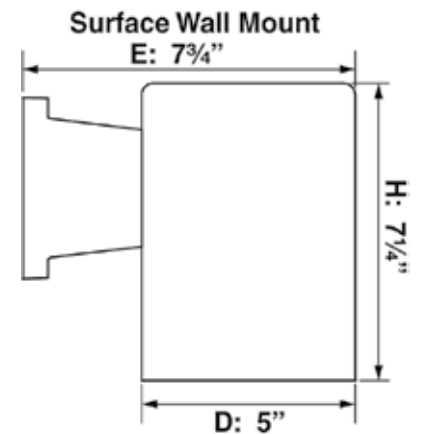

Because Lighting Speaks Volumes

V9625-6

1-Light Indoor or Outdoor White Aluminum Cylinder Wall Mount Sconce

Prepared By:

Project:

Type:

Location:

Description

Specifications

Style	Modern
Type of Lighting	Indoor or Outdoor Wall Lighting
Product Type	Wall Mount
Product Subtype	Sconce
Height (in.)	7.25
Width (in.)	5
Length or Extension/Projection (in.)	7.75
Finish	White
Main Material	Aluminum
Light Direction	Down
Installation/Mounting Position	Downward
Mounting Deck Height (in.)	5
Mounting Deck Width (in.)	5
Mounting Deck Shape	Square
Installation Location	Wet Rated
Enclosed Top	Yes
Light #	1
Watts per Light (W)	75
Total Wattage (W)	75
Light Bulb(s) Included?	No
Dimmable?	Yes (Lamp Dependent)
Base	Medium Base (E26)
Voltage (Volts)	120V
Safety Ratings	cULus Listed
Compliances	RoHS Compliant FCC Compliant
Assembly	Assembly Required