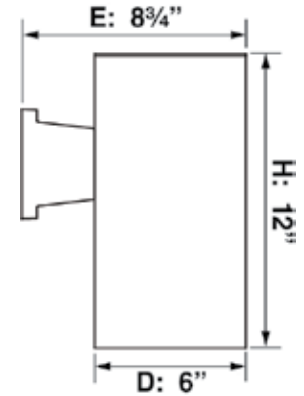

Surface Wall Mount

At a Glance

- Sturdy, Exquisite Construction
- Perfect Complement to Indoor or Outdoor Spaces (Wet Rated)
- High-Quality, Corrosion-Resistant, and Rust-Resistant Aluminum
- Clean, Minimal, and Solid Color Design Blends in Seamlessly with Surroundings and Existing Décor
- Open/Uncovered Bottom Provides Convenient Access for Quick and Easy Light Bulb Replacement and Helps Prevent Accumulation of Dust or Pests
- Standard Medium Base (E26) Compatible with Incandescent, Halogen, Self-Ballast-Fluorescent, and LED Light Bulbs
- Heat-Resistant Components Safely Withstand Up to 75 Watts
- 1-Light Fixture (Bulb Not Included)
- Dimmable (Lamp Dependent)
- Individually Inspected for Quality Assurance
- cULus Rated for Safety