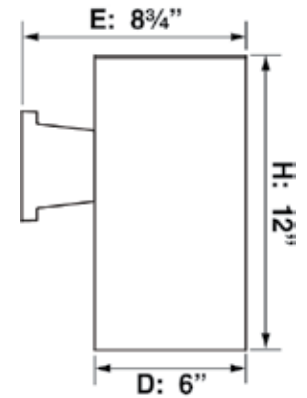

Surface Wall Mount

At a Glance

- Sturdy, Exquisite Construction
- Perfect Complement to Indoor or Outdoor Spaces (Wet Rated)
- High-Quality, Corrosion-Resistant, and Rust-Resistant Aluminum
- Clean, Minimal, and Solid Color Design Blends in Seamlessly with Surroundings and Existing Décor
- Open/Uncovered Bottom Provides Convenient Access for Quick and Easy Light Bulb Replacement and Helps Prevent Accumulation of Dust or Pests
- Standard Medium Base (E26) Compatible with Incandescent, Halogen, Self-Ballast-Fluorescent, and LED Light Bulbs
- Heat-Resistant Components Safely Withstand Up to 75 Watts
- 1-Light Fixture (Bulb Not Included)
- Dimmable (Lamp Dependant)
- Individually Inspected for Quality Assurance
- cULus Rated for Safety