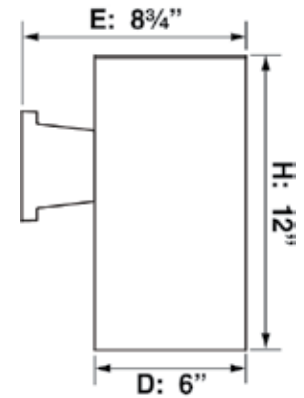

Surface Wall Mount