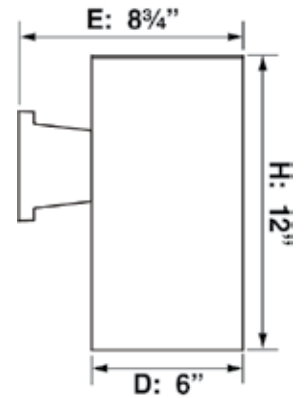

Surface Wall Mount

At a Glance

- Sturdy, Exquisite Construction
- Perfect Complement to Indoor or Outdoor Spaces (Wet Rated)
- High-Quality, Corrosion-Resistant, and Rust-Resistant Aluminum
- Clean, Minimal, and Solid Color Design Blends in Seamlessly with Surroundings and Existing Décor
- Open/Uncovered Bottom Provides Convenient Access for Quick and Easy Light Bulb Replacement and Helps Prevent Accumulation of Dust or Pests
- Standard Medium Base (E26) Compatible with Incandescent, Halogen, Self-Ballast-Fluorescent, and LED Light Bulbs
- Heat-Resistant Components Safely Withstand Up to 75 Watts
- 1-Light Fixture (Bulb Not Included)
- Dimmable (Lamp Dependent)
- Individually Inspected for Quality Assurance
- cULus Rated for Safety