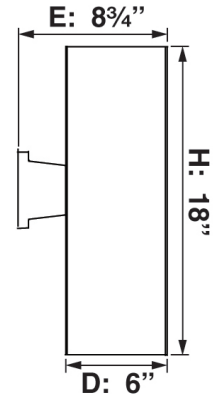

V9636-5

2-Light Indoor or Outdoor Black Aluminum Cylinder Wall Mount Sconce

Prepared By:

Project:

Type:

Location:

Because Lighting Speaks Volumes

Description

Mounting Deck Shape	Square
Installation Location	Damp (Without Top Cover) Wet (With Top Cover Only) (Top Cover Sold Separately) (Top Cover Contains Clear Glass for Uplight)
Light #	2
Watts per Light (W)	75
Total Wattage (W)	150
Light Bulb(s) Included?	No
Dimmable?	Yes (Lamp Dependent)
Base	Medium Base (E26)
Voltage (Volts)	120V
Safety Ratings	cULus Listed
Compliances	RoHS Compliant FCC Compliant
Assembly	Assembly Required
Accessory 1 (Sold Separately)	0966-5 6" Black Top Cover

Surface Wall Mount

Specifications

Style	Modern
Type of Lighting	Indoor or Outdoor Wall Lighting
Product Type	Wall Mount
Product Subtype	Sconce
Height (in.)	18
Width (in.)	6
Length or Extension/Projection (in.)	8.75
Finish	Black
Main Material	Aluminum
Light Direction	Up/Down
Installation/Mounting Position	Downward
Mounting Deck Height (in.)	5
Mounting Deck Width (in.)	5