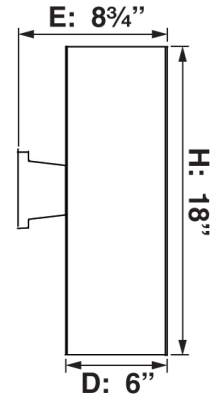

Because Lighting Speaks Volumes

V9636-6

2-Light Indoor or Outdoor White Aluminum Cylinder Wall Mount Sconce

Prepared By:

Project:

Type:

Location:

Description

Mounting Deck Shape	Square
Installation Location	Damp (Without Top Cover) Wet (With Top Cover Only) (Top Cover Sold Separately) (Top Cover Contains Clear Glass for Uplight)
Light #	2
Watts per Light (W)	75
Total Wattage (W)	150
Light Bulb(s) Included?	No
Dimmable?	Yes (Lamp Dependent)
Base	Medium Base (E26)
Voltage (Volts)	120V
Safety Ratings	cULus Listed
Compliances	RoHS Compliant FCC Compliant
Assembly	Assembly Required
Accessory 1 (Sold Separately)	0966-6 6" White Top Cover

Surface Wall Mount

Specifications

Style	Modern
Type of Lighting	Indoor or Outdoor Wall Lighting
Product Type	Wall Mount
Product Subtype	Sconce
Height (in.)	18
Width (in.)	6
Length or Extension/Projection (in.)	8.75
Finish	White
Main Material	Aluminum
Light Direction	Up/Down
Installation/Mounting Position	Downward
Mounting Deck Height (in.)	5
Mounting Deck Width (in.)	5