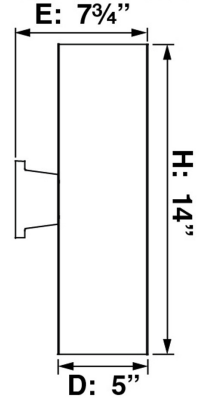

Light Direction Up and Down (One Uplight [Clear Glass Top Cover] and One Downlight)

Installation/Mounting Position Downward Only (Top of Cylinder Has Cover with Clear Glass) (Bottom of Cylinder is Open/Uncovered)

Surface Wall Mount

Specifications

Style	Modern
Type of Lighting	Indoor or Outdoor Wall Lighting
Product Type	Wall Mount
Product Subtype	Sconce
Height (in.)	14
Width (in.)	5
Length or Extension/Projection (in.)	7.75
Finish	Black
Main Material	Formed & Welded, Powder-Coated All-Aluminum
Other Material	Black Powder-Coated Aluminum Cylinder (Includes Top Cover with Clear Glass)