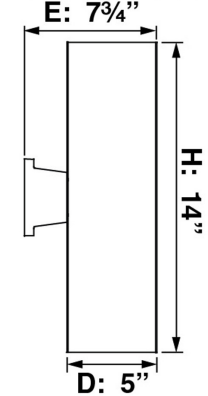

Light Direction Up and Down (One Uplight [Clear Glass Top Cover] and One Downlight)

Installation/Mounting Position Downward Only (Top of Cylinder Has Cover with Clear Glass) (Bottom of Cylinder is Open/Uncovered)

## Specifications

Style	Modern
Type of Lighting	Indoor or Outdoor Wall Lighting
Product Type	Wall Mount
Product Subtype	Sconce
Height (in.)	14
Width (in.)	5
Length or Extension/Projection (in.)	7.75
Finish	White
Main Material	Formed & Welded, Powder-Coated All-Aluminum
Other Material	White Powder-Coated Aluminum Cylinder (Includes Top Cover with Clear Glass)