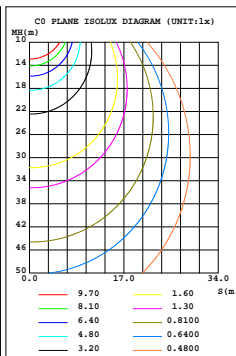

PHOTOMETRICS

For complete IES files, please visit our website.

LSW4F35455W27-3545K (55W&3500K)