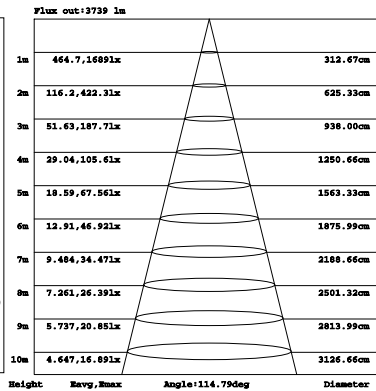

PHOTOMETRICS

For complete IES files, please visit our website.

LSW4F35455W27-3545K (55W&3500K)