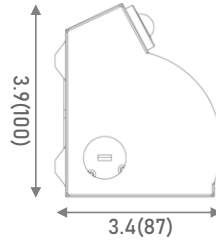

WATT/CCT
FIELD-ADJUSTABLE

Simply select desired CCT and Wattage before installation

SPECIFICATION	
TYPE	LSW4F35455W27-3545K-M
WATTAGE	35W/45W/55W
LUMEN	4200 lm / 5400 lm / 6600 lm
EFFICACY	≥ 120 lm/W
CCT	3500K/4000K/5000K
CRI	80
INPUT VOLTAGE	AC120-277V
LIGHT ANGLE	119°
POWER FACTOR	0.95
DRIVER EFFICACY	86%
FACTORY SETTINGS	55W & 4000K PIR Sensor As Standard
WORKING TEMPERATURE	-40°F ~ 104°F
LIFESPAN (L70)	100000 hours
PROTECTION LEVEL	Damp locations
CABLE	None
WARRANTY	5 year limited

Selectable LED Stairwell Light

Wattages: 35W / 45W / 55W

DIMENSION

Unit: inch(mm)

WATTAGE	35W/45W/55W
NET WEIGHT	2.20KG(4.85lbs)
BOX DIM.	48.54"x4.33"x3.85"(1pcs/CTN)
	49.05"x9.13"x8.14" (4pcs/CTN)

EMERGENCY BACK-UP (SOLD SEPARATELY)

LSW4F35455W27-3545K (55W&4000K)

Flux out: 3994 lm

Height	Evgs, Emax	Angle: 115.29deg	Diameter
1m	496.4, 18041lx		315.69cm
2m	124.1, 451.11lx		631.38cm
3m	55.15, 200.51lx		947.08cm
4m	31.02, 112.81lx		1262.77cm
5m	19.86, 72.171lx		1578.46cm
6m	13.79, 50.121lx		1894.15cm
7m	10.13, 36.821lx		2209.84cm
8m	7.756, 28.191lx		2525.54cm
9m	6.128, 22.271lx		2841.23cm
10m	4.964, 18.041lx		3156.92cm

LSW4F35455W27-3545K (55W&5000K)

Flux out: 3864 lm

Height	Evgs, Emax	Angle: 115.45deg	Diameter
1m	480.2, 17371lx		316.67cm
2m	120.1, 434.21lx		633.34cm
3m	53.36, 193.01lx		950.01cm
4m	30.01, 108.61lx		1266.67cm
5m	19.21, 69.481lx		1583.34cm
6m	13.24, 48.251lx		1900.01cm
7m	9.801, 35.451lx		2216.68cm
8m	7.504, 27.141lx		2533.35cm
9m	5.923, 21.441lx		2850.02cm
10m	4.802, 17.371lx		3166.69cm