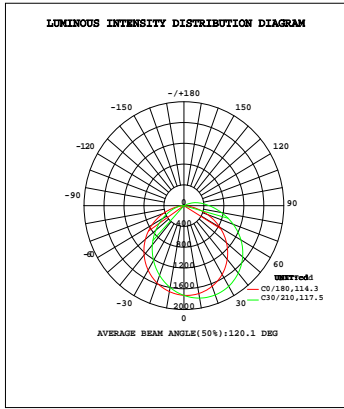

RC-100
Microwave Sensor Remote Controller

ORDERING INFORMATION

EXAMPLE:

LSW4F35455W27-3545K-E[Blank,M]

LBS	LSW	4F	35455W	27	3545K	E
COMPANY	PRODUCT	SIZE	WATTAGE	VOLTAGE	CCT	CONTROL
LBS	LSW (LED Stairwell Light)	4F (4-feet)	35455W - (35W/45W/55W)	27 - (120-277V)	3545K - (3500K/4000K/5000K)	M - (Motion Sensor)

PHOTOMETRICS

For complete IES files, please visit our website.

LSW4F35455W27-3545K (55W&3500K)

Selectable LED Stairwell Light

Wattages: 35W / 45W / 55W

PHOTOMETRICS

For complete IES files, please visit our website.

LSW4F35455W27-3545K (55W&4000K)

Flux out: 3994 lm

Height	Evgs, Emax	Angle: 115.29deg	Diameter
1m	496.4, 18041lx		315.69cm
2m	124.1, 451.11lx		631.38cm
3m	55.15, 200.51lx		947.08cm
4m	31.02, 112.81lx		1262.77cm
5m	19.86, 72.171lx		1578.46cm
6m	13.79, 50.121lx		1894.15cm
7m	10.13, 36.821lx		2209.84cm
8m	7.756, 28.191lx		2525.54cm
9m	6.128, 22.271lx		2841.23cm
10m	4.964, 18.041lx		3156.92cm

LSW4F35455W27-3545K (55W&5000K)

Flux out: 3864 lm

Height	Evgs, Emax	Angle: 115.45deg	Diameter
1m	480.2, 17371lx		316.67cm
2m	120.1, 434.21lx		633.34cm
3m	53.36, 193.01lx		950.01cm
4m	30.01, 108.61lx		1266.67cm
5m	19.21, 69.481lx		1583.34cm
6m	13.24, 48.251lx		1900.01cm
7m	9.801, 35.451lx		2216.68cm
8m	7.504, 27.141lx		2533.35cm
9m	5.923, 21.441lx		2850.02cm
10m	4.802, 17.371lx		3166.69cm