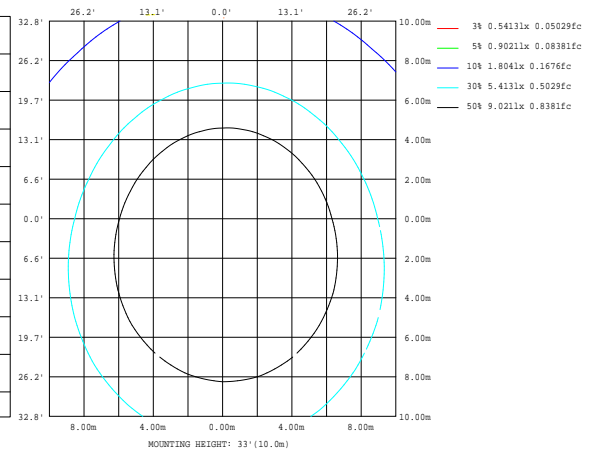

RC-100
Microwave Sensor Remote Controller

ORDERING INFORMATION

EXAMPLE:

LSW4F35455W27-3545K-E[Blank,M]

LBS	LSW	4F	35455W	27	3545K	E
COMPANY	PRODUCT	SIZE	WATTAGE	VOLTAGE	CCT	CONTROL
LBS	LSW (LED Stairwell Light)	4F (4-feet)	35455W - (35W/45W/55W)	27 - (120-277V)	3545K - (3500K/4000K/5000K)	M - (Motion Sensor)

PHOTOMETRICS

For complete IES files, please visit our website.

LSW4F35455W27-3545K (55W&3500K)

Selectable LED Stairwell Light

Wattages: 35W / 45W / 55W

PHOTOMETRICS

For complete IES files, please visit our website.

LSW4F35455W27-3545K (55W&4000K)

Flux out: 3994 lm

Height	Evgs, Emax	Angle: 115.29deg	Diameter
1m	496.4, 18041lx		315.69cm
2m	124.1, 451.11lx		631.38cm
3m	55.15, 200.51lx		947.08cm
4m	31.02, 112.81lx		1262.77cm
5m	19.86, 72.171lx		1578.46cm
6m	13.79, 50.121lx		1894.15cm
7m	10.13, 36.821lx		2209.84cm
8m	7.756, 28.191lx		2525.54cm
9m	6.128, 22.271lx		2841.23cm
10m	4.964, 18.041lx		3156.92cm

LSW4F35455W27-3545K (55W&5000K)

Flux out: 3864 lm

Height	Evgs, Emax	Angle: 115.45deg	Diameter
1m	480.2, 17371lx		316.67cm
2m	120.1, 434.21lx		633.34cm
3m	53.36, 193.01lx		950.01cm
4m	30.01, 108.61lx		1266.67cm
5m	19.21, 69.481lx		1583.34cm
6m	13.24, 48.251lx		1900.01cm
7m	9.801, 35.451lx		2216.68cm
8m	7.504, 27.141lx		2533.35cm
9m	5.923, 21.441lx		2850.02cm
10m	4.802, 17.371lx		3166.69cm