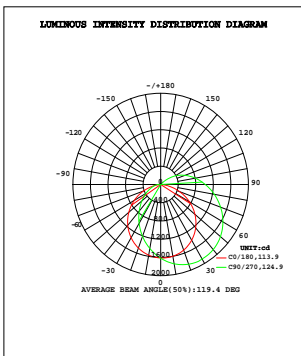

RC-100
Microwave Sensor Remote Controller

ORDERING INFORMATION

EXAMPLE:

LSW4F35455W27-3545K-E[Blank,M]

LBS	LSW	4F	35455W	27	3545K	E
COMPANY	PRODUCT	SIZE	WATTAGE	VOLTAGE	CCT	CONTROL
LBS	LSW (LED Stairwell Light)	4F (4-feet)	35455W - (35W/45W/55W)	27 - (120-277V)	3545K - (3500K/4000K/5000K)	M - (Motion Sensor)

PHOTOMETRICS

For complete IES files, please visit our website.

LSW4F35455W27-3545K (55W&3500K)

Selectable LED Stairwell Light

Wattages: 35W / 45W / 55W

PHOTOMETRICS

For complete IES files, please visit our website.

LSW4F35455W27-3545K (55W&4000K)

Flux out: 3994 lm

Height	Evgs, Emax	Angle: 115.29deg	Diameter
1m	496.4, 18041lx		315.69cm
2m	124.1, 451.11lx		631.38cm
3m	55.15, 200.51lx		947.08cm
4m	31.02, 112.81lx		1262.77cm
5m	19.86, 72.171lx		1578.46cm
6m	13.79, 50.121lx		1894.15cm
7m	10.13, 36.821lx		2209.84cm
8m	7.756, 28.191lx		2525.54cm
9m	6.128, 22.271lx		2841.23cm
10m	4.964, 18.041lx		3156.92cm

LSW4F35455W27-3545K (55W&5000K)

Flux out: 3864 lm

Height	Evgs, Emax	Angle: 115.45deg	Diameter
1m	480.2, 17371lx		316.67cm
2m	120.1, 434.21lx		633.34cm
3m	53.36, 193.01lx		950.01cm
4m	30.01, 108.61lx		1266.67cm
5m	19.21, 69.481lx		1583.34cm
6m	13.24, 48.251lx		1900.01cm
7m	9.801, 35.451lx		2216.68cm
8m	7.504, 27.141lx		2533.35cm
9m	5.923, 21.441lx		2850.02cm
10m	4.802, 17.371lx		3166.69cm