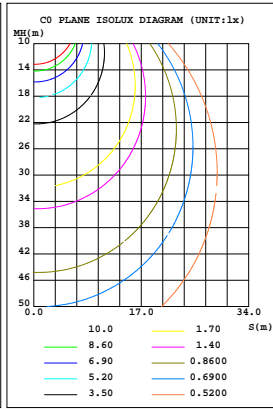

RC-100
Microwave Sensor Remote Controller

ORDERING INFORMATION

EXAMPLE:

LSW4F35455W27-3545K-E[Blank,M]

LBS	LSW	4F	35455W	27	3545K	E
COMPANY	PRODUCT	SIZE	WATTAGE	VOLTAGE	CCT	CONTROL
LBS	LSW (LED Stairwell Light)	4F (4-feet)	35455W - (35W/45W/55W)	27 - (120-277V)	3545K - (3500K/4000K/5000K)	M - (Motion Sensor)

PHOTOMETRICS

For complete IES files, please visit our website.

LSW4F35455W27-3545K (55W&3500K)

Selectable LED Stairwell Light

Wattages: 35W / 45W / 55W

PHOTOMETRICS

For complete IES files, please visit our website.

LSW4F35455W27-3545K (55W&4000K)

Flux out: 3994 lm

Height	Evgs, Emax	Angle: 115.29deg	Diameter
1m	496.4, 18041lx		315.69cm
2m	124.1, 451.11lx		631.38cm
3m	55.15, 200.51lx		947.08cm
4m	31.02, 112.81lx		1262.77cm
5m	19.86, 72.171lx		1578.46cm
6m	13.79, 50.121lx		1894.15cm
7m	10.13, 36.821lx		2209.84cm
8m	7.756, 28.191lx		2525.54cm
9m	6.128, 22.271lx		2841.23cm
10m	4.964, 18.041lx		3156.92cm

LSW4F35455W27-3545K (55W&5000K)

Flux out: 3864 lm

Height	Evgs, Emax	Angle: 115.45deg	Diameter
1m	480.2, 17371lx		316.67cm
2m	120.1, 434.21lx		633.34cm
3m	53.36, 193.01lx		950.01cm
4m	30.01, 108.61lx		1266.67cm
5m	19.21, 69.481lx		1583.34cm
6m	13.24, 48.251lx		1900.01cm
7m	9.801, 35.451lx		2216.68cm
8m	7.504, 27.141lx		2533.35cm
9m	5.923, 21.441lx		2850.02cm
10m	4.802, 17.371lx		3166.69cm