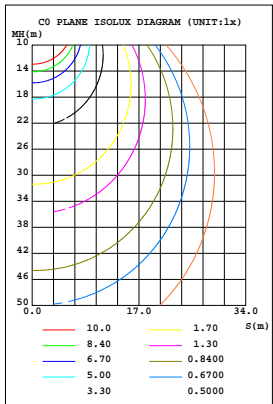

PHOTOMETRICS

For complete IES files, please visit our website.

LSW4F35455W27-3545K (55W&3500K)

Selectable LED Stairwell Light

Wattages: 35W / 45W / 55W

PHOTOMETRICS

For complete IES files, please visit our website.

LSW4F35455W27-3545K (55W&4000K)

Flux out: 3994 lm

Height	Evgs, Emax	Angle: 115.29deg	Diameter
1m	496.4, 18041lx		315.69cm
2m	124.1, 451.11lx		631.38cm
3m	55.15, 200.51lx		947.08cm
4m	31.02, 112.81lx		1262.77cm
5m	19.86, 72.171lx		1578.46cm
6m	13.79, 50.121lx		1894.15cm
7m	10.13, 36.821lx		2209.84cm
8m	7.756, 28.191lx		2525.54cm
9m	6.128, 22.271lx		2841.23cm
10m	4.964, 18.041lx		3156.92cm

LSW4F35455W27-3545K (55W&5000K)

Flux out: 3864 lm

Height	Evgs, Emax	Angle: 115.45deg	Diameter
1m	480.2, 17371lx		316.67cm
2m	120.1, 434.21lx		633.34cm
3m	53.36, 193.01lx		950.01cm
4m	30.01, 108.61lx		1266.67cm
5m	19.21, 69.481lx		1583.34cm
6m	13.24, 48.251lx		1900.01cm
7m	9.801, 35.451lx		2216.68cm
8m	7.504, 27.141lx		2533.35cm
9m	5.923, 21.441lx		2850.02cm
10m	4.802, 17.371lx		3166.69cm