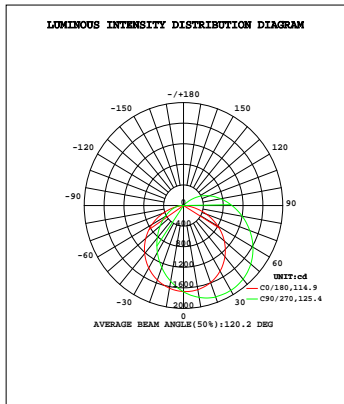

PHOTOMETRICS

For complete IES files, please visit our website.

LSW4F35455W27-3545K (55W&3500K)

Selectable LED Stairwell Light

Wattages: 35W / 45W / 55W

PHOTOMETRICS

For complete IES files, please visit our website.

LSW4F35455W27-3545K (55W&4000K)

Flux out: 3994 lm

Height	Evgs, Emax	Angle: 115.29deg	Diameter
1m	496.4, 18041lx		315.69cm
2m	124.1, 451.11lx		631.38cm
3m	55.15, 200.51lx		947.08cm
4m	31.02, 112.81lx		1262.77cm
5m	19.86, 72.171lx		1578.46cm
6m	13.79, 50.121lx		1894.15cm
7m	10.13, 36.821lx		2209.84cm
8m	7.756, 28.191lx		2525.54cm
9m	6.128, 22.271lx		2841.23cm
10m	4.964, 18.041lx		3156.92cm

LSW4F35455W27-3545K (55W&5000K)

Flux out: 3864 lm

Height	Evgs, Emax	Angle: 115.45deg	Diameter
1m	480.2, 17371lx		316.67cm
2m	120.1, 434.21lx		633.34cm
3m	53.36, 193.01lx		950.01cm
4m	30.01, 108.61lx		1266.67cm
5m	19.21, 69.481lx		1583.34cm
6m	13.24, 48.251lx		1900.01cm
7m	9.801, 35.451lx		2216.68cm
8m	7.504, 27.141lx		2533.35cm
9m	5.923, 21.441lx		2850.02cm
10m	4.802, 17.371lx		3166.69cm