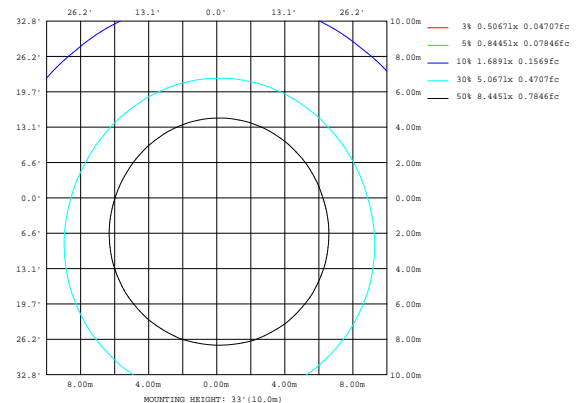

PHOTOMETRICS

For complete IES files, please visit our website.

LSW4F35455W27-3545K (55W&3500K)