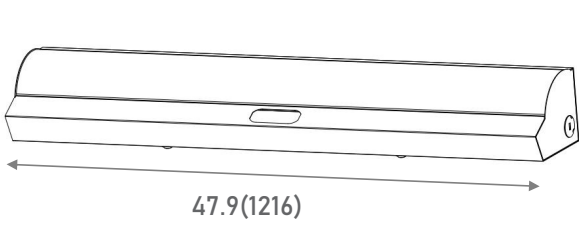

WATT/CCT
FIELD-ADJUSTABLE

Simply select desired CCT and Wattage before installation

SPECIFICATION	
TYPE	LSW4F35455W27-3545K-M
WATTAGE	35W/45W/55W
LUMEN	4200 lm / 5400 lm / 6600 lm
EFFICACY	≥ 120 lm/W
CCT	3500K/4000K/5000K
CRI	80
INPUT VOLTAGE	AC120-277V
LIGHT ANGLE	119°
POWER FACTOR	0.95
DRIVER EFFICACY	86%
FACTORY SETTINGS	55W & 4000K PIR Sensor As Standard
WORKING TEMPERATURE	-40°F ~ 104°F
LIFESPAN (L70)	100000 hours
PROTECTION LEVEL	Damp locations
CABLE	None
WARRANTY	5 year limited

Selectable LED Stairwell Light

Wattages: 35W / 45W / 55W

DIMENSION

Unit: inch(mm)

WATTAGE	35W/45W/55W
NET WEIGHT	2.20KG(4.85lbs)
BOX DIM.	48.54"x4.33"x3.85"(1pcs/CTN)
	49.05"x9.13"x8.14" (4pcs/CTN)

EMERGENCY BACK-UP (SOLD SEPARATELY)

LSW4F35455W27-3545K (55W&4000K)

Flux out: 3994 lm

Height	Evgs, Emax	Angle: 115.29deg	Diameter
1m	496.4, 18041lx		315.69cm
2m	124.1, 451.11lx		631.38cm
3m	55.15, 200.51lx		947.08cm
4m	31.02, 112.81lx		1262.77cm
5m	19.86, 72.171lx		1578.46cm
6m	13.79, 50.121lx		1894.15cm
7m	10.13, 36.821lx		2209.84cm
8m	7.756, 28.191lx		2525.54cm
9m	6.128, 22.271lx		2841.23cm
10m	4.964, 18.041lx		3156.92cm

LSW4F35455W27-3545K (55W&5000K)

Flux out: 3864 lm

Height	Evgs, Emax	Angle: 115.45deg	Diameter
1m	480.2, 17371lx		316.67cm
2m	120.1, 434.21lx		633.34cm
3m	53.36, 193.01lx		950.01cm
4m	30.01, 108.61lx		1266.67cm
5m	19.21, 69.481lx		1583.34cm
6m	13.24, 48.251lx		1900.01cm
7m	9.801, 35.451lx		2216.68cm
8m	7.504, 27.141lx		2533.35cm
9m	5.923, 21.441lx		2850.02cm
10m	4.802, 17.371lx		3166.69cm