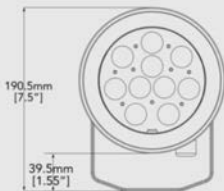

# DOCK LIGHT DESCRIPTION

## SPECIAL OUTDOOR LIGHT

MODEL: DLL 320

| NOMENCLATURE | LUMENS(LM) | EFFICACY(LPW) | INPUT VOLTAGE | CRI | DISTRIBUTION | EQUIVALENCY(W) | OPERATING TEMP | WARRANTY |
|--------------|------------|---------------|---------------|-----|--------------|----------------|----------------|----------|
| DLL320-25W   | 2913LM     | UP TO 119LPW  | 120V          | >70 | 2HX2V        | 70W MH         | -30-40°C       | 5 YEARS  |

### PHOTOMETRY

DLL-320-23W-2HX2V  
Mounting Height=10.00 FT

SCALE: 1 INCH = 10 FT.  
LIGHT LOSS FACTOR = 1.00

MAXIMUM CALCULATED VALUE = 237.42 FC  
FOOT CANDLE = 5 10 20

- Impact & weather resistant fixture with die cast housings and tempered glass lenses
- individual optics for controlled beam
- optional wall mount arm with different lengths(42" and 60")
- High quality chip and driver @ 5 year warranty