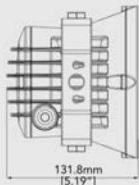

# DOCK LIGHT DESCRIPTION

## SPECIAL OUTDOOR LIGHT

MODEL: DLL 320

| NOMENCLATURE | LUMENS(LM) | EFFICACY(LPW) | INPUT VOLTAGE | CRI | DISTRIBUTION | EQUIVALENCY(W) | OPERATING TEMP | WARRANTY |
|--------------|------------|---------------|---------------|-----|--------------|----------------|----------------|----------|
| DLL320-25W   | 2913LM     | UP TO 119LPW  | 120V          | >70 | 2HX2V        | 70W MH         | -30-40°C       | 5 YEARS  |

### PHOTOMETRY

DLL-320-23W-2HX2V  
Mounting Height=10.00 FT

SCALE: 1 INCH = 10 FT.  
LIGHT LOSS FACTOR = 1.00

MAXIMUM CALCULATED VALUE = 237.42 FC  
FOOT CANDLE = 5 10 20

- Impact & weather resistant fixture with die cast housings and tempered glass lenses
- individual optics for controlled beam
- optional wall mount arm with different lengths(42" and 60")
- High quality chip and driver @ 5 year warranty