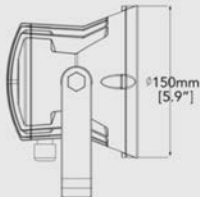

# DOCK LIGHT DESCRIPTION

## SPECIAL OUTDOOR LIGHT

MODEL: DLL 320

| NOMENCLATURE | LUMENS(LM) | EFFICACY(LPW) | INPUT VOLTAGE | CRI | DISTRIBUTION | EQUIVALENCY(W) | OPERATING TEMP | WARRANTY |
|--------------|------------|---------------|---------------|-----|--------------|----------------|----------------|----------|
| DLL320-25W   | 2913LM     | UP TO 119LPW  | 120V          | >70 | 2HX2V        | 70W MH         | -30-40°C       | 5 YEARS  |

### PHOTOMETRY

DLL-320-23W-2HX2V  
Mounting Height=10.00 FT

SCALE: 1 INCH = 10 FT.  
LIGHT LOSS FACTOR = 1.00

MAXIMUM CALCULATED VALUE = 237.42 FC  
FOOT CANDLE = 5 10 20

- Impact & weather resistant fixture with die cast housings and tempered glass lenses
- individual optics for controlled beam
- optional wall mount arm with different lengths(42" and 60")
- High quality chip and driver @ 5 year warranty