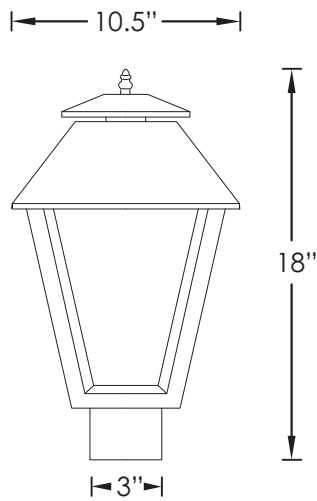

NEW!

854 SERIES

LED