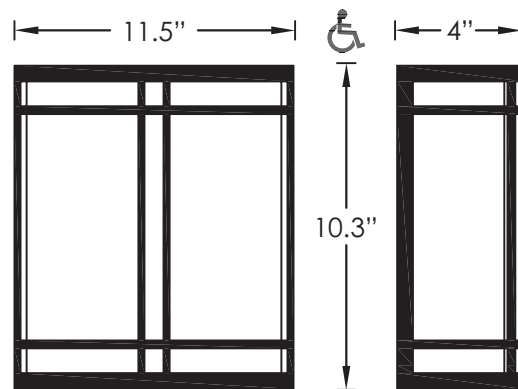

LED

216 SERIES

21613 | BRUSHED RUST

21615 | BLACK †

21617 | ULTRA CHROME †

STANDARD SPECIFICATIONS

Housing	White Corrosion Resistant Aluminum
Frame	ABF Molded Trim (Specify Finish)
Lens	White Translucent Acrylic
Certification	Damp Location Listed
Mounting	Wall Mount
Feature	Closed Top & Bottom Design