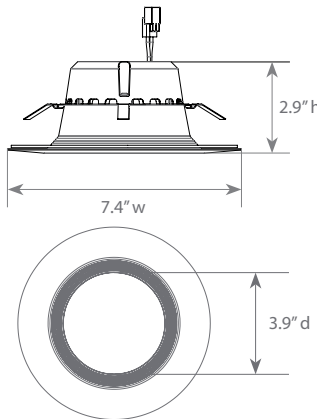

Product Dimensions