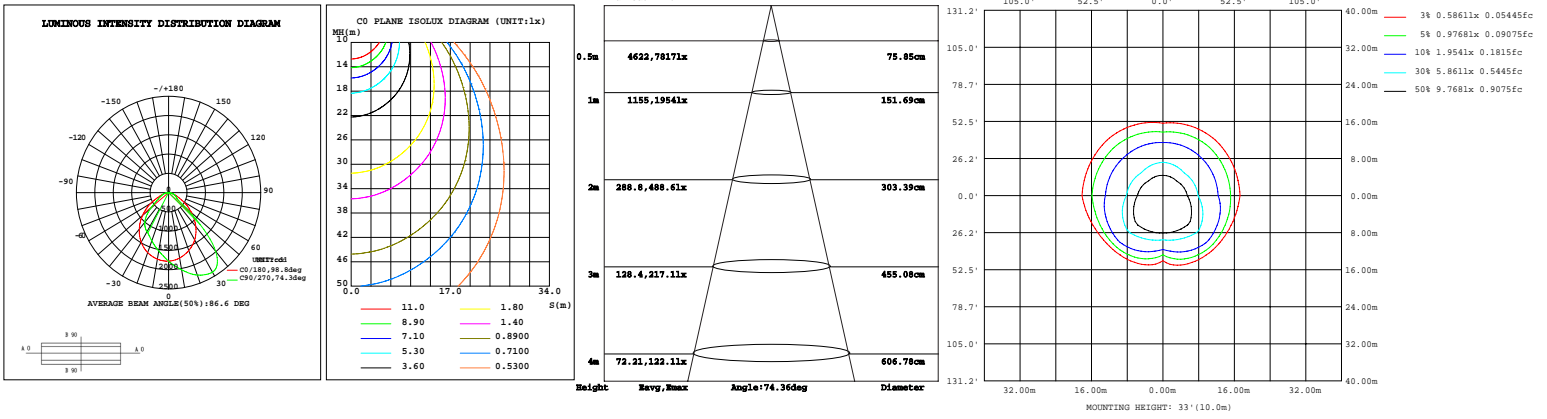

LED Full Cutoff Wall Pack light

Wattages: 28W,42W,56W,70W

PHOTOMETRICS:

For complete IES files, please visit our website.

FWP2842567W27-345K (28W&4000K)