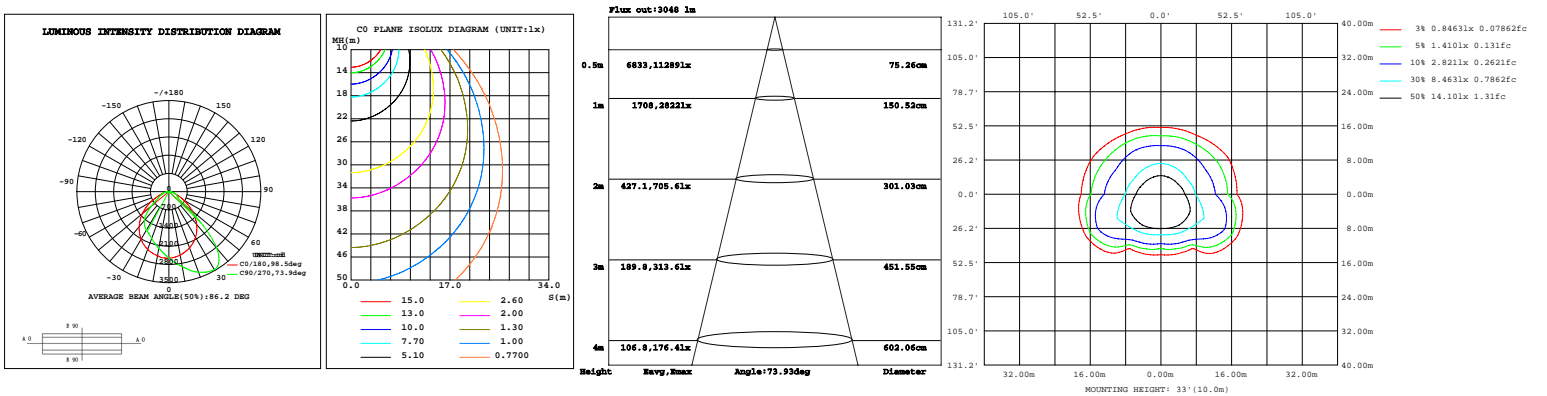

FWP2842567W27-345K (42W&4000K)