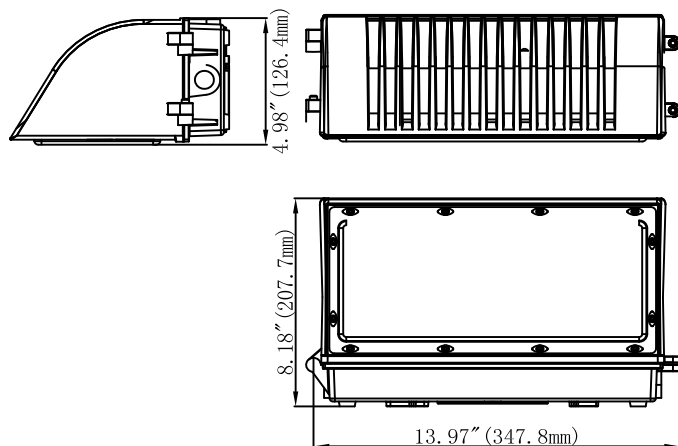

Packaging information:

❖FWP2842567W27-345K:

Carton Size:395MMX230MMX140MM
15.55" X9.06" X5.51" (1Pcs/CTN)

SPECIFICATION				
TYPE	FWP2842567W27-345K			
WATTAGE	28W	42W	56W	70W
LUMEN	4116 lm (28W&4000K)	6174 lm (42W&4000K)	7840 lm (56W&4000K)	9800 lm (70W&4000K)
EFFICACY	> 140 lm/W			
CCT	3000K,4000K,5000K			
CRI	> 70			
INPUT VOLTAGE	AC120-277V			
LIGHTING ANGLE	99.5X77.6°			
FACTORY SETTINGS	70W & 4000K			
LED TYPE	2835			
PF	> 0.95			
DRIVER EFFICIENCY	> 89%			
PROTECTION LEVEL	WET			
LIFE TIME	> 50000 hours			
WARRANTY	5 year limited			

LED Full Cutoff Wall Pack light

Wattages: 28W,42W,56W,70W

DIMENSION:

Specifications:

Shell materials: Aluminum & PC.
 Net weight : 6.26 lbs
 Finish: Dark Bronze(Standard)
 Product Size:347.8mmX126.4mmX207.7mm
 13.97"X4.98"X8.18"