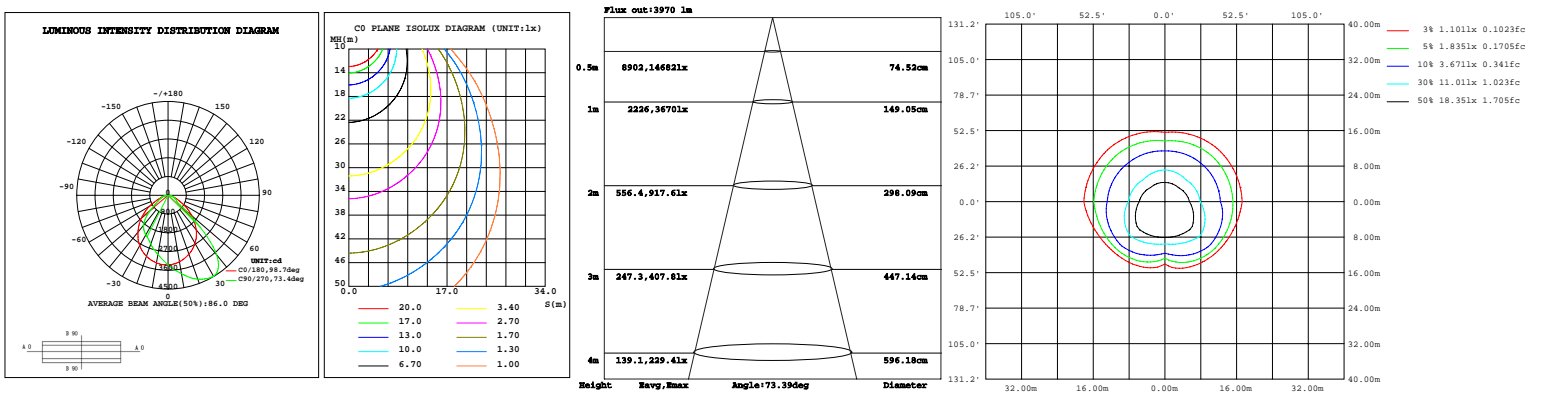

WP2842567W27-345K (56W&4000K)