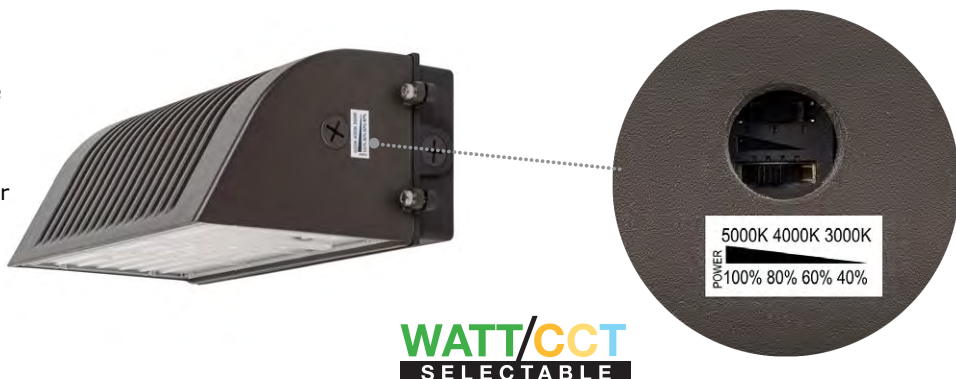

LED Full Cutoff Wall Pack light

Wattages: 28W,42W,56W,70W

The Full Cutoff Wall Pack LED Lighting Series can be widely used for Indoor or Outdoor (Wet Location) Excellent for Museums, Art Galleries, Shopping Malls, Office Buildings, Walls and many other applications.

Packaging information:

❖FWP2842567W27-345K:

Carton Size:395MMX230MMX140MM
15.55" X9.06" X5.51" (1Pcs/CTN)

SPECIFICATION				
TYPE	FWP2842567W27-345K			
WATTAGE	28W	42W	56W	70W
LUMEN	4116 lm (28W&4000K)	6174 lm (42W&4000K)	7840 lm (56W&4000K)	9800 lm (70W&4000K)
EFFICACY	> 140 lm/W			
CCT	3000K,4000K,5000K			
CRI	> 70			
INPUT VOLTAGE	AC120-277V			
LIGHTING ANGLE	99.5X77.6°			
FACTORY SETTINGS	70W & 4000K			
LED TYPE	2835			
PF	> 0.95			
DRIVER EFFICIENCY	> 89%			
PROTECTION LEVEL	WET			
LIFE TIME	> 50000 hours			
WARRANTY	5 year limited			

LED Full Cutoff Wall Pack light

Wattages: 28W,42W,56W,70W

DIMENSION:

Specifications:

Shell materials: Aluminum & PC.
 Net weight : 6.26 lbs
 Finish: Dark Bronze(Standard)
 Product Size:347.8mmX126.4mmX207.7mm
 13.97"X4.98"X8.18"

Control Module:

The LED Full Cutoff Wall Pack light can adjust the power and color temperature of the whole lamp, which is convenient and fast. The power and color temperature can be selected according to the actual needs of customers.