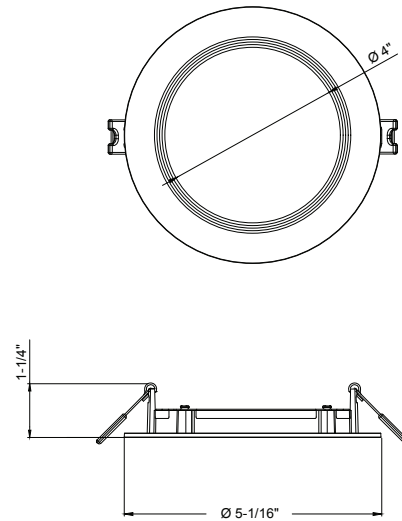

Dimensions

3 Inch-Baffle

4 Inch-Baffle

5 Inch-Baffle

6 Inch-Baffle

8 Inch-Baffle

ProLED Direct Fit Slim Downlight Series

Photometrics