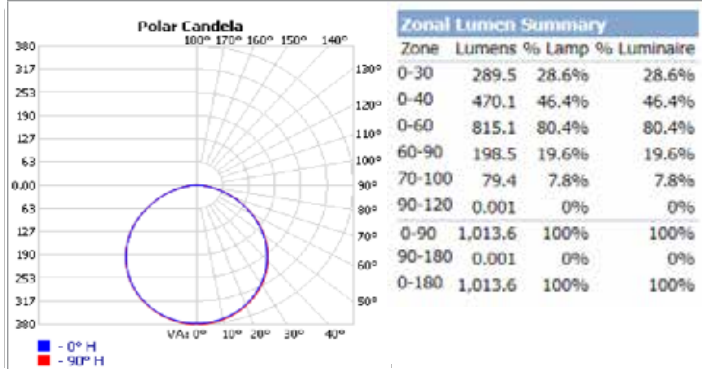

### Dimensions

### Photometrics

**FSDLS3FR8/CCT/LED Settings: 8W at 2700K**

**FSDLS4FR10/CCT/LED Settings: 10W at 2700K**

**FSDLS5FR12/CCT/LED Settings: 12W at 2700K**

**FSDLS6FR12/CCT/LED Settings: 12W at 2700K**

**FSDLS6FR15/CCT/LED Settings: 15W at 2700K**