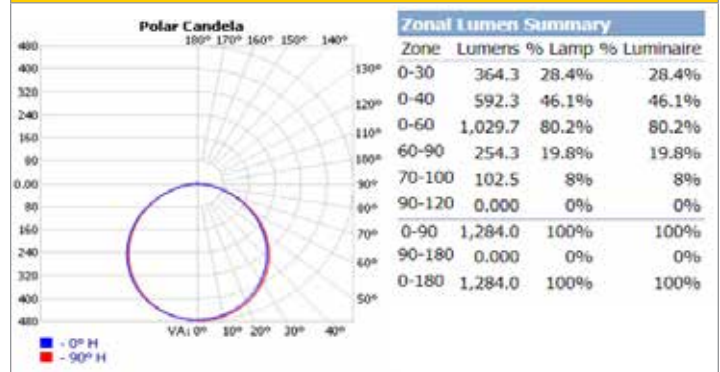

FSDLS4FR10/SQ/CCT/LED Settings: 10W at 2700K