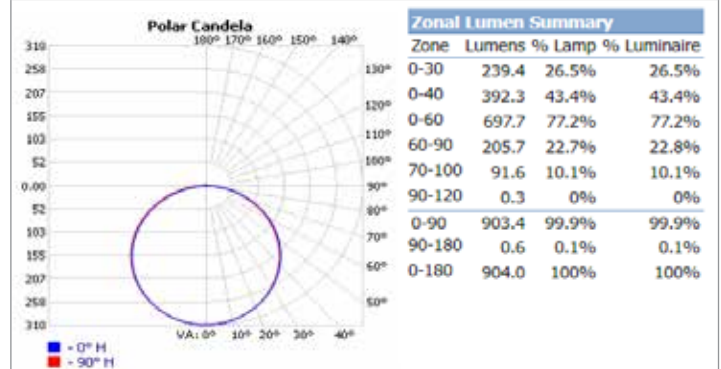

### Dimensions

### Photometrics

**FSDLS3FR8/CCT/LED Settings: 8W at 2700K**

**FSDLS4FR10/CCT/LED Settings: 10W at 2700K**

**FSDLS5FR12/CCT/LED Settings: 12W at 2700K**

**FSDLS6FR12/CCT/LED Settings: 12W at 2700K**

**FSDLS6FR15/CCT/LED Settings: 15W at 2700K**