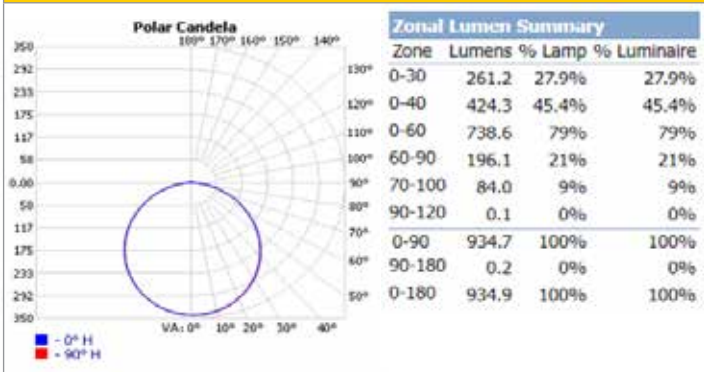

ProLED Select Slim Downlight Series

Photometrics

FSDLS8FR18/CCT/LED Settings: 18W at 2700K