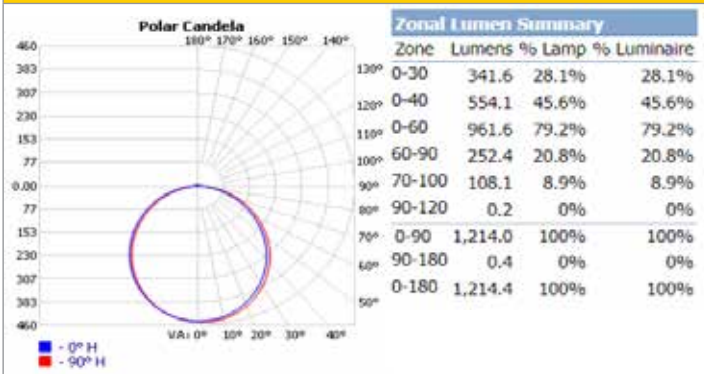

### Dimensions

### Photometrics

FSDLS8FR18/CCT/LED Settings: 18W at 2700K

FSDLS4FR10/SQ/CCT/LED Settings: 10W at 2700K

FSDLS6FR12/SQ/CCT/LED Settings: 12W at 2700K

FSDLS6FR15/SQ/CCT/LED Settings: 15W at 2700K