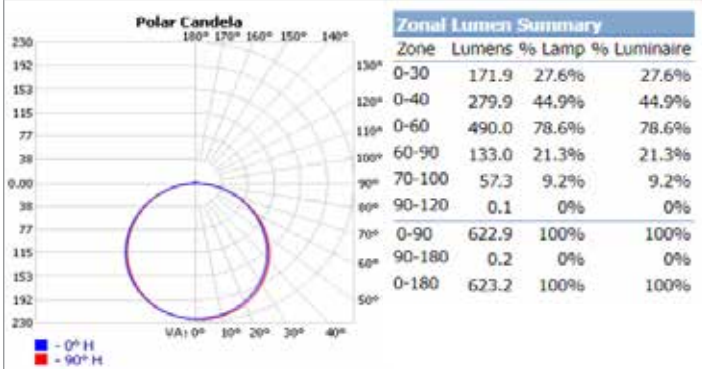

### Dimensions

### Photometrics

**FSDLS3FR8/CCT/LED Settings: 8W at 2700K**

**FSDLS4FR10/CCT/LED Settings: 10W at 2700K**

**FSDLS5FR12/CCT/LED Settings: 12W at 2700K**

**FSDLS6FR12/CCT/LED Settings: 12W at 2700K**

**FSDLS6FR15/CCT/LED Settings: 15W at 2700K**