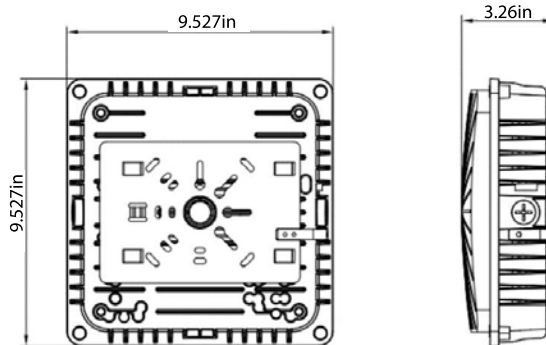

ProLED Select Canopy

Specifications Table

	CSP-28	CSP-40	CSP-60
Selectable CCT	3000K-4000K-5000K	3000K-4000K-5000K	3000K-4000K-5000K
Lumens	3,500-3,780 Lumens	5,000-5,400 Lumens	7,500-8,100 Lumens
Replacement	150W MH	175W MH	250W MH
Efficacy	125-135 LPW		
Amperage	120VAC(.23A) 277VAC(.10A)	120VAC(.33A) 277VAC(.15A)	120VAC(.50A) 277VAC(.21A)
CRI	>70		
L70 Lifetime (Hrs)	>100,000Hrs at 25°C		
Voltage	Universal 120-347VAC		
Power Factor	>.90		
Dimming	0-10VDC Dimming		
Surge Protection	4kV		
Housing	Die-cast aluminum with powder coated finish		
Lens	Polycarbonate Lens		
Op. Temperature	-40°C to 55°C		
Listings	cULus, DLC Premium, FCC		
Environment	UL Listed for Wet Location		
Weight	5.04 lbs	5.17 lbs	5.85 lbs
Warranty	5 Years Standard		

Performance Table

Model Number	Nominal Wattage	3000K		4000K		5000K	
		Lumens	Efficacy	Lumens	Efficacy	Lumens	Efficacy
CSP-28-CS-U-XX	28 Watts	3500LM	125 LPW	3780LM	135 LPW	3640LM	130 LPW
CSP-40-CS-U-XX	40 Watts	5000LM	125 LPW	5400LM	135 LPW	5200LM	130 LPW
CSP-60-CS-U-XX	60 Watts	7500LM	125 LPW	8100LM	135 LPW	7800LM	130 LPW

Dimensions

ProLED Select Canopy Housing Dimensions