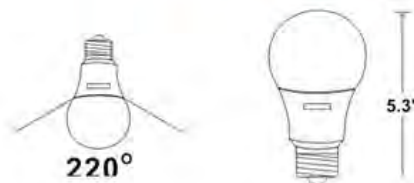

Specification:

Input Line Voltage:	120VAC
Input Power	9W
Input Line Frequency	60Hz
Lamp Life (Rated)	25,000hrs
Minimum Starting Temp	-20°C/-4°F
Maximum Operating Temp	40°C/104°F
Adjustable CCT	2700K/3000K/3500K/4000K/5000K
CRI	≥90
Lumens	800
Dimmable	Standard Triac Dimmer