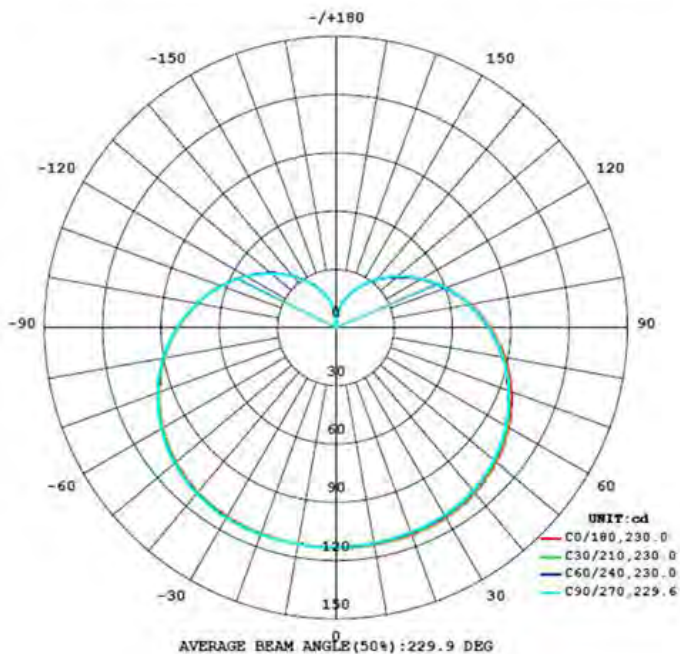

LED
TECHNOLOGY

25,000 Hours Life, 9 Watt(60Watt Equivalent)

Applications:

Pendants, Desk Lamps, Wall Fixtures, Table lamps

ADJUSTABLE
LAMP COLOR

2700K SOFT WARM WHITE
3000K WARM WHITE
3500K BRIGHT WARM WHITE
4000K COOL WHITE
5000K DAY LIGHT

Specification:

Input Line Voltage:	120VAC
Input Power	9W
Input Line Frequency	60Hz
Lamp Life (Rated)	25,000hrs
Minimum Starting Temp	-20°C/-4°F
Maximum Operating Temp	40°C/104°F
Adjustable CCT	2700K/3000K/3500K/4000K/5000K
CRI	≥90
Lumens	800
Dimmable	Standard Triac Dimmer