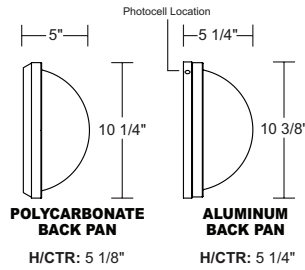

**OUTDOOR WALL/CEILING FIXTURE S791WF OUTDOOR DECORATIVE MARLEX®**

Wave Lighting's S791WF adds a contemporary look to any outdoor space. Wave Lighting's S791WF is designed for wall or ceiling applications and mounting hardware is included. Options include photocell.