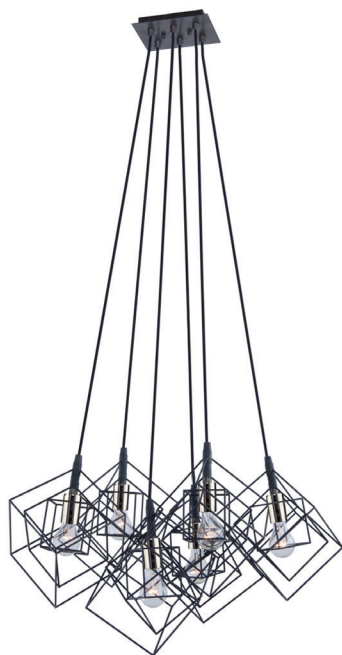

Artistry AC11119PN Chandelier

Geometric in design the Artistry collection is meets the transitional type décor criteria. The outer frame is matte black and the interior is plated in polished nickel. Triple pendant shown. (Also available with harvest brass interior)

ORDERING

Model	AC11119PN
Collection	Artistry
Finish	Matte Black & Harvest Brass

PRODUCT DIMENSIONS (inches)

Width	27.75
Length	27.75
Height	19.25
Overall Height	
Ext.	
Chain Inc.	
Rods Inc.	
Wire Length	
Canopy Size	8 x 5.5 x 1
Sloped Ceiling	Yes

BULBS

Bulbs Included	No
Bulb Qty.	6
Wattage	100
Dimmable	Yes
Socket Base Type	Medium Base
Lumens (LED)	
CRI (LED)	
Kelvin (LED)	

PACKAGING DIMENSIONS

Weight	Length	Width	Height
	30	18	10

OTHER

UPC	778350012133
Material	Metal
Safety Rated	Interior/Dry
Listing	ETL
Warranty	Artcraft Lighting Limited Warranty