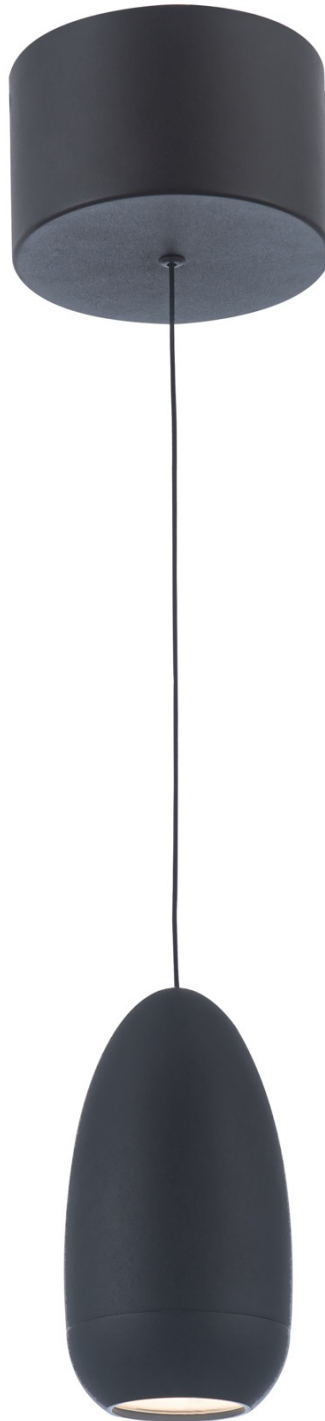

Royal Pearl Collection Integrated LED Pendant Black

The Royal pearl collection might just be the single pendants with the highest “cool” factor out there. These pendants are illuminated with bright LEDs, and are on a pulley system which allows the user to lower or raise with ease. Also, each model comes with bottom face plates in black, gun metal and gold so you can mix and match. (You choose the body colour and get all 3 bottom options in the box). Matte black body model shown. (Comes in gun metal and gold as well)

ORDERING			
Model: AC6650BK			
Collection: Royal Pearl			
Finish: Black			
PRODUCT DIMENSIONS			
Weight	2.00 lbs		
Length			
Width			
Height			
Overall Height			
Ext.			
Chain			
Rods			
Cord Length			
Wire Length			
Canopy / Back Plate	4.75 x 4.75 x 2.95"		
Sloped Ceiling	No		
PACKAGING DIMENSIONS			
Weight	Length	Width	Height
3 lbs	11"	9"	6"
BULBS			
Bulbs Included	No		
Bulb Qty.			
Wattage			
Dimmable	No		
Socket Base Type	Integrated LED		
Lumens (LED)			
CRI (LED)			
Kelvin (LED)			
OTHER			
UPC	778350021210		
Material	Metal		
Listing Approval 1			
Listing Approval 2			
Safety Rating	ETL		
Warranty	Limited lifetime warranty		