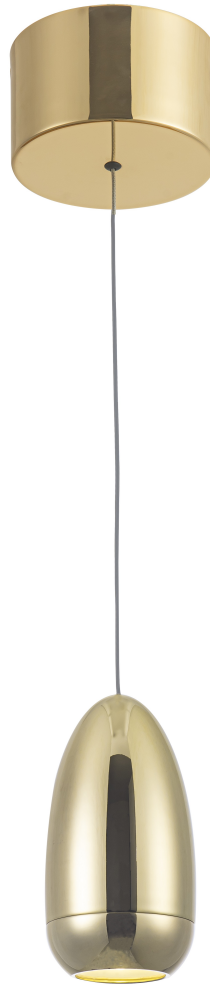

Royal Pearl Collection Integrated LED Pendant Gold

The Royal pearl collection might just be the single pendants with the highest “cool” factor out there. These pendants are illuminated with bright LEDs, and are on a pulley system which allows the user to lower or raise with ease. Also, each model comes with bottom face plates in black, gun metal and gold so you can mix and match. (You choose the body colour and get all 3 bottom options in the box). Gold body model shown. (Comes in gun metal and matte black as well)

ORDERING			
Model: AC6650GD			
Collection: Royal Pearl			
Finish: Gold			
PRODUCT DIMENSIONS			
Weight	2.00 lbs		
Length			
Width			
Height			
Overall Height			
Ext.			
Chain			
Rods			
Cord Length			
Wire Length			
Canopy / Back Plate	4.75 x 4.75 x 2.95"		
Sloped Ceiling	Yes		
PACKAGING DIMENSIONS			
Weight	Length	Width	Height
3 lbs	11"	9"	6"
BULBS			
Bulbs Included	No		
Bulb Qty.			
Wattage			
Dimmable	No		
Socket Base Type	Integrated LED		
Lumens (LED)			
CRI (LED)			
Kelvin (LED)			
OTHER			
UPC	778350021227		
Material	Metal		
Listing Approval 1			
Listing Approval 2			
Safety Rating	ETL		
Warranty	Limited lifetime warranty		