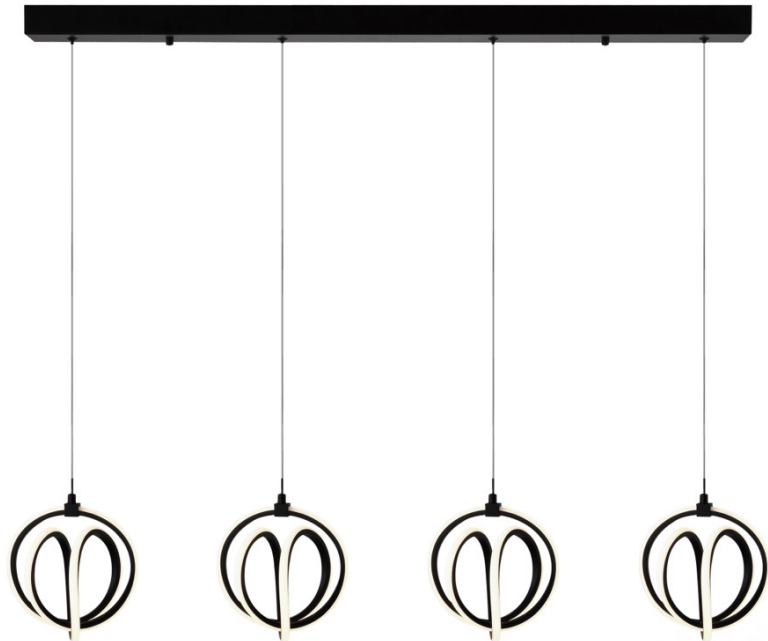

Rose 4 Light LED Chandelier Black

The Rose Collection 4 light island chandelier features uniquely shaped circular pendants which are illuminated by energy efficient LED. The framing and canopy are comprised of a rich black finish. The light is held by a height adjustable thin aircraft type cable.

ORDERING		PACKAGING DIMENSIONS		
Model: AC6734BK		Weight	Length	Width
Collection: Rose		11 lbs	41"	9"
Finish: Black				9"
BULBS		PRODUCT DIMENSIONS		
Bulbs Included	No	Weight	7.00 lbs	
Bulb Quantity		Length	41.73"	
Wattage	30	Width	6.00"	
Dimmable	Yes	Height	8.00"	
Socket Base Type	Integrated LED	Overall Height		
Lumens (LED)	2310	Ext.	62.43"	
CRI (LED)	80	Chain		
Kelvin (LED)	3000	Rods		
OTHER		Cord Length	47.50"	
UPC	778350020152	Wire Length	57.50"	
Material	Aluminum	Canopy / Back Plate		
Listing Approval 1	Indoor	Sloped Ceiling		
Listing Approval 2	Dry			
Safety Rating	ETL	Warranty	Limited Lifetime Warranty	