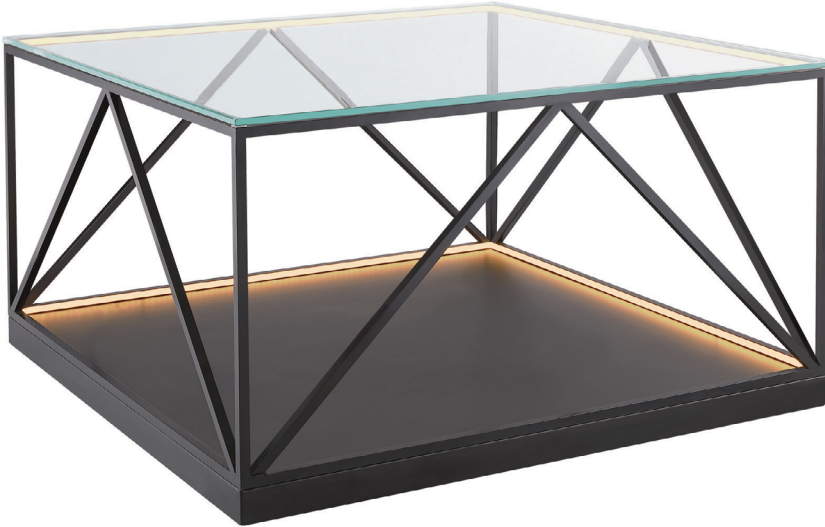

Tavola 9W Square LED Table Black

The Tavola collection of tables feature accent illuminated LEDs around the perimeter of the high end tempered glassware (and where the legs meet the base). The frame of the table is a beautiful matte black finish. These tables are powered by rechargeable batteries. The LED can be activated by a dedicated button and last over 7 hours (5 year warranty on LED components, and 2 year warranty on the battery).

ORDERING		PACKAGING DIMENSIONS		
Model: AD32013		Weight	Length	Width
Collection: Tavola		64 lbs	34"	34"
Finish: Black				Height
				22"
BULBS		PRODUCT DIMENSIONS		
Bulbs Included	No	Weight	57.2 lbs	
Bulb Quantity		Length	31.5"	
Wattage	9	Width	31.5"	
Dimmable	Integrated LED	Height	17.75"	
Socket Base Type	Type	Overall Height		
Lumens (LED)	900	Ext.		
CRI (LED)	80	Chain		
Kelvin (LED)	3000	Rods		
OTHER		Cord Length		
UPC	778350019934	Wire Length		
Material	Metal, Aluminum, Tempered Glass	Canopy / Back Plate		
Listing Approval	Indoor/Dry	Sloped Ceiling	Yes No	
Safety Rating	ETL			
Warranty	Limited Lifetime Warranty			