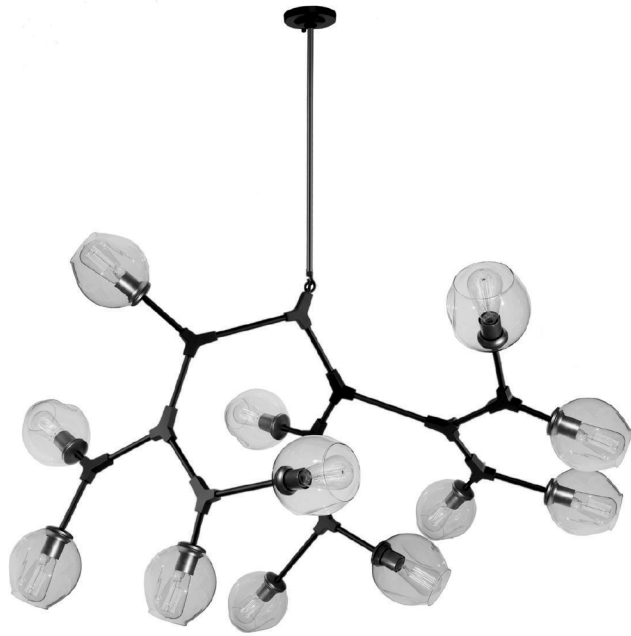

## Organic JA14022VB Chandelier

From Designer Jo Alcorn, the “Organic” collection features a black frame with vintage brass accents. This collection features a clear circular dimple glass. The arms can be adjusted to any configuration desired. Comes with extra rods for height adjustment and a handstraight for sloped ceilings.

### ORDERING

Model	JA14022VB
Collection	Organic
Finish	Vintage Brass

### PRODUCT DIMENSIONS (inches)

Width	40
Length	55
Height	46
Overall Height	88
Ext.	
Chain Inc.	
Rods Inc.	
Wire Length	60
Canopy Size	
Sloped Ceiling	No