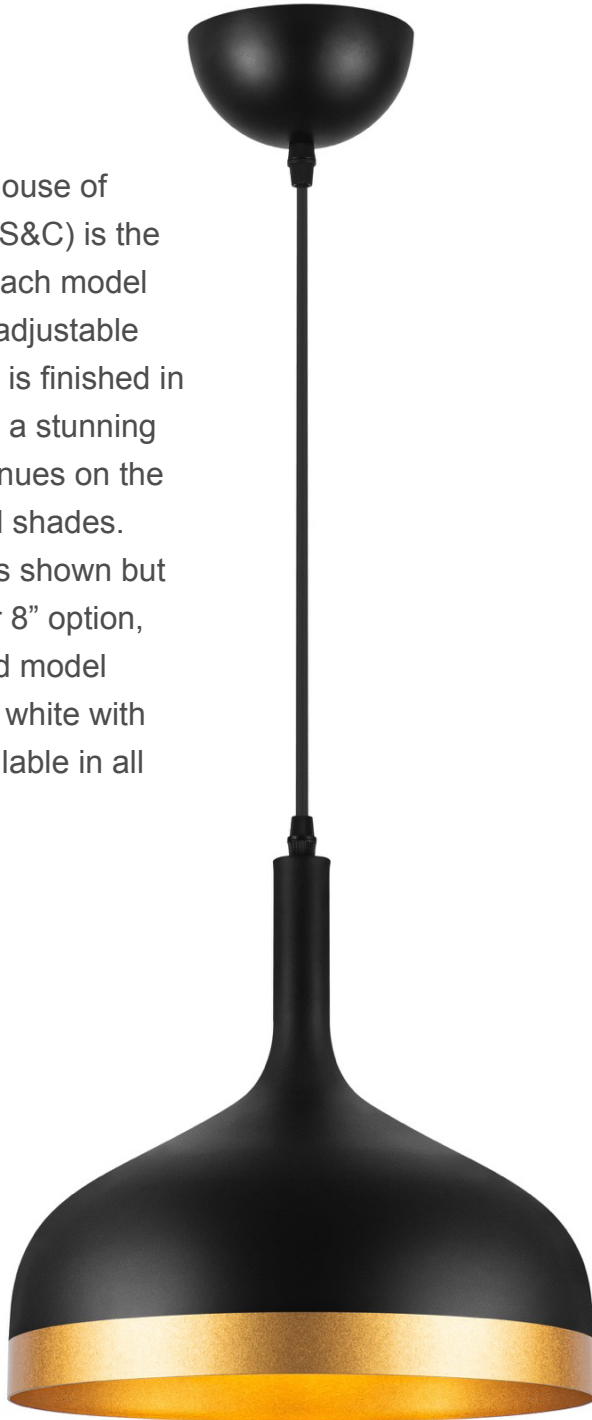

Dash Collection 1-Light Pendant Black & Gold

From the design house of Steven Sabados (S&C) is the Dash collection. Each model has textile height adjustable cables. The frame is finished in a matte black with a stunning gold trim the continues on the inside of the metal shades. The 12" pendant is shown but also has a smaller 8" option, and a 4 light island model available. (Glossy white with gold trim also available in all configurations)

ORDERING			
Model: SC13350BK			
Collection: Dash			
Finish: Black & Gold			
PRODUCT DIMENSIONS			
Weight	1.90 lbs		
Length			
Width	12"		
Height			
Overall Height			
Ext.			
Chain			
Rods			
Cord Length			
Wire Length			
Canopy / Back Plate	4.75 x 4.75 x 2.36"		
Sloped Ceiling	Yes		
PACKAGING DIMENSIONS			
Weight	Length	Width	Height
BULBS			
Bulbs Included	No		
Bulb Qty.	1		
Wattage	100		
Dimmable	Yes		
Socket Base Type	E26/Medium (Standard)		
Lumens (LED)			
CRI (LED)			
Kelvin (LED)			
OTHER			
UPC	778350020701		
Material	Metal		
Listing Approval 1			
Listing Approval 2			
Safety Rating	ETL		
Warranty	Limited lifetime warranty		