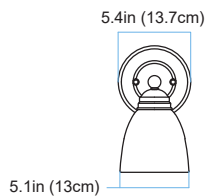

TRANS GLOBE
L I G H T I N G

(818) 768-5511
(800) 446-9092
hello@tglighting.com
USA

Job Type :
Job Name :
Company :
Quantity :

3355 Ardmore

Finish	Brushed Nickel
Finish Code	BN
Fixture Dimensions	5.5W x 9.5MH x 7.1D
Bulb Type	Medium base (E-26)
Number of bulbs	1
Bulbs included	No
Wattage	60
Voltage	120
Location Rating	Damp
Dimmable	Yes
Shade Type	Frosted White Glass

TOP VIEW

Height : 9.4 in (23.8cm)
Diameter : 5.4 in (13.7cm)
Depth : 7.1 in (17cm)

FRONT VIEW

SIDE VIEW