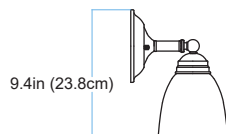

TRANS GLOBE
L I G H T I N G

(818) 768-5511
(800) 446-9092
hello@tglighting.com
USA

Job Type :
Job Name :
Company :
Quantity :

3355 Ardmore

Finish	Brushed Nickel
Finish Code	BN
Fixture Dimensions	5.5W x 9.5MH x 7.1D
Bulb Type	Medium base (E-26)
Number of bulbs	1
Bulbs included	No
Wattage	60
Voltage	120
Location Rating	Damp
Dimmable	Yes
Shade Type	Frosted White Glass

TOP VIEW

Height : 9.4 in (23.8cm)
Diameter : 5.4 in (13.7cm)
Depth : 7.1 in (17cm)

FRONT VIEW

SIDE VIEW