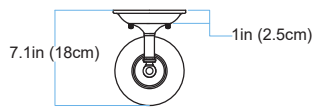

TRANS GLOBE
L I G H T I N G

(818) 768-5511
(800) 446-9092
hello@tglighting.com
USA

Job Type :
Job Name :
Company :
Quantity :

3355 Ardmore

Finish	Brushed Nickel
Finish Code	BN
Fixture Dimensions	5.5W x 9.5MH x 7.1D
Bulb Type	Medium base (E-26)
Number of bulbs	1
Bulbs included	No
Wattage	60
Voltage	120
Location Rating	Damp
Dimmable	Yes
Shade Type	Frosted White Glass

TOP VIEW

Height : 9.4 in (23.8cm)
Diameter : 5.4 in (13.7cm)
Depth : 7.1 in (17cm)

FRONT VIEW

SIDE VIEW