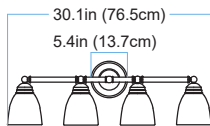

# 3358 Ardmore

Finish	Rubbed Oil Bronze
Finish Code	ROB
Fixture Dimensions	25.88W x 9.5MH x 6.75D
Bulb Type	Medium base (E-26)
Number of bulbs	4
Bulbs included	No
Wattage	240
Voltage	120
Location Rating	Damp
Dimmable	Yes
Shade Type	Frosted White Glass

**PC**  
Polished  
Chrome

**BN**  
Brushed Nickel

TOP VIEW

Height : 9.4 in (23.8)  
Width : 30.1 in (76.5cm)  
Depth : 6.7 in (17.1cm)

FRONT VIEW

SIDE VIEW