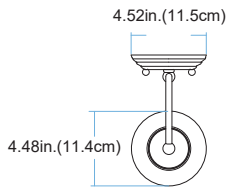

TRANS GLOBE
L I G H T I N G

(818) 768-5511
(800) 446-9092
hello@tglighting.com
USA

Job Type :
Job Name :
Company :
Quantity :

3501-1 Clayton

Finish	Rubbed Oil Bronze
Finish Code	ROB
Fixture Dimensions	6.0W x 9.0MH x 8.0D
Bulb Type	Medium base (E-26)
Number of bulbs	1
Bulbs included	No
Wattage	60
Voltage	120
Location Rating	Damp
Dimmable	Yes
Shade Type	White Frosted Glass

BN
Brushed Nickel

TOP VIEW

WIDTH:4.52in.(11.5cm)
HEIGHT:8.5in.(21.6cm)
DEPTH:7.48in.(19cm)

FRONT VIEW

SIDE VIEW