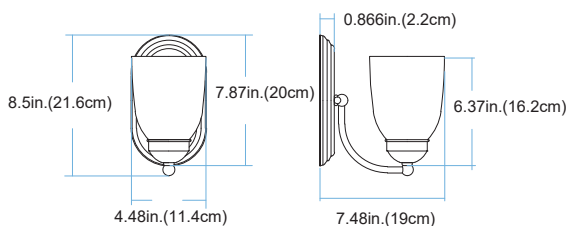

TRANS GLOBE
L I G H T I N G

(818) 768-5511
(800) 446-9092
hello@tglighting.com
USA

Job Type :
Job Name :
Company :
Quantity :

3501-1 Clayton

Finish	Rubbed Oil Bronze
Finish Code	ROB
Fixture Dimensions	6.0W x 9.0MH x 8.0D
Bulb Type	Medium base (E-26)
Number of bulbs	1
Bulbs included	No
Wattage	60
Voltage	120
Location Rating	Damp
Dimmable	Yes
Shade Type	White Frosted Glass

BN
Brushed Nickel

TOP VIEW

WIDTH:4.52in.(11.5cm)
HEIGHT:8.5in.(21.6cm)
DEPTH:7.48in.(19cm)

FRONT VIEW

SIDE VIEW