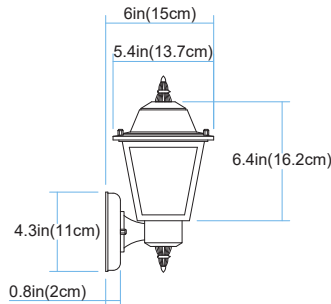

# 4006 Estate

Finish	Black
Finish Code	BK
Fixture Dimensions	5.37W x 10.5MH x 5.75D
Bulb Type	Medium base (E-26)
Number of bulbs	1
Bulbs included	No
Wattage	60
Voltage	120
Location Rating	Wet
Dimmable	Yes
Shade Type	Beveled Glass
Illumination Direction	Ambient

**RT**  
Rust

**WH**  
White

LENGTH:5.4in(13.7cm)  
HEIGHT:8.5in(21.5cm)  
DIAMETER:6in(15cm)

TOP VIEW

FRONT VIEW

SIDE VIEW