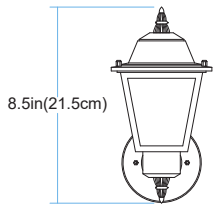

# 4006 Estate

Finish	Black
Finish Code	BK
Fixture Dimensions	5.37W x 10.5MH x 5.75D
Bulb Type	Medium base (E-26)
Number of bulbs	1
Bulbs included	No
Wattage	60
Voltage	120
Location Rating	Wet
Dimmable	Yes
Shade Type	Beveled Glass
Illumination Direction	Ambient

**RT**  
Rust

**WH**  
White

LENGTH:5.4in(13.7cm)  
HEIGHT:8.5in(21.5cm)  
DIAMETER:6in(15cm)

TOP VIEW

FRONT VIEW

SIDE VIEW