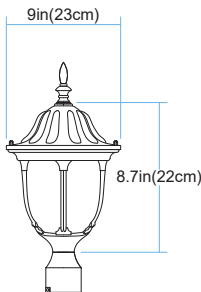

TRANS GLOBE
L I G H T I N G

(818) 768-5511
(800) 446-9092
hello@tglighting.com
USA

Job Type :
Job Name :
Company :
Quantity :

4042 Hamilton

Finish	White
Finish Code	WH
Fixture Dimensions	9.0W x 19.0MH x 9.0D
Bulb Type	Medium base (E-26)
Number of bulbs	1
Bulbs included	No
Wattage	60
Voltage	120
Location Rating	Wet
Dimmable	Yes
Shade Type	Opal Glass
Illumination Direction	Ambient

RT
Rust

BK
Black

LENGTH:9in(23cm)
HEIGHT:15in(38cm)
DIAMETER:9in(23cm)

TOP VIEW

FRONT VIEW

SIDE VIEW