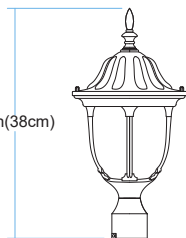

TRANS GLOBE
L I G H T I N G

(818) 768-5511
(800) 446-9092
hello@tglighting.com
USA

Job Type :
Job Name :
Company :
Quantity :

4042 Hamilton

Finish	White
Finish Code	WH
Fixture Dimensions	9.0W x 19.0MH x 9.0D
Bulb Type	Medium base (E-26)
Number of bulbs	1
Bulbs included	No
Wattage	60
Voltage	120
Location Rating	Wet
Dimmable	Yes
Shade Type	Opal Glass
Illumination Direction	Ambient

RT
Rust

BK
Black

LENGTH:9in(23cm)
HEIGHT:15in(38cm)
DIAMETER:9in(23cm)

TOP VIEW

FRONT VIEW

SIDE VIEW