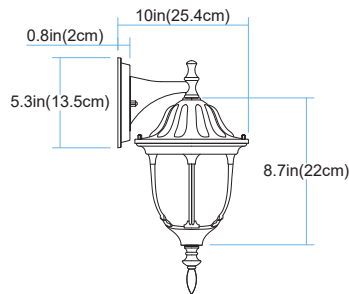

TRANS GLOBE
L I G H T I N G

(818) 768-5511
(800) 446-9092
hello@tglighting.com
USA

Job Type :
Job Name :
Company :
Quantity :

4048 Hamilton

| | |
|------------------------|-----------------------|
| Finish | Black |
| Finish Code | BK |
| Fixture Dimensions | 6.5W x 13.0MH x 8.25D |
| Bulb Type | Medium base (E-26) |
| Number of bulbs | 1 |
| Bulbs included | No |
| Wattage | 60 |
| Voltage | 120 |
| Dimmable | Yes |
| Shade Type | White Opal Glass |
| Illumination Direction | Ambient |

RT
Rust

WH
White

TOP VIEW

LENGTH:9in(23cm)
HEIGHT:18in(45.7cm)
DIAMETER:10in(25.4cm)

FRONT VIEW

SIDE VIEW