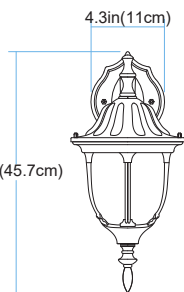

TRANS GLOBE
L I G H T I N G

(818) 768-5511
(800) 446-9092
hello@tglighting.com
USA

Job Type :
Job Name :
Company :
Quantity :

4048 Hamilton

| | |
|------------------------|-----------------------|
| Finish | Black |
| Finish Code | BK |
| Fixture Dimensions | 6.5W x 13.0MH x 8.25D |
| Bulb Type | Medium base (E-26) |
| Number of bulbs | 1 |
| Bulbs included | No |
| Wattage | 60 |
| Voltage | 120 |
| Dimmable | Yes |
| Shade Type | White Opal Glass |
| Illumination Direction | Ambient |

RT
Rust

WH
White

TOP VIEW

LENGTH:9in(23cm)
HEIGHT:18in(45.7cm)
DIAMETER:10in(25.4cm)

FRONT VIEW

SIDE VIEW