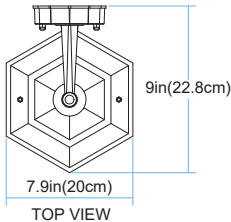

TRANS GLOBE
L I G H T I N G

(818) 768-5511
(800) 446-9092
hello@tglighting.com
USA

Job Type :
Job Name :
Company :
Quantity :

4056 Alexander

Finish	White
Finish Code	WH
Fixture Dimensions	7.0W x 13.0MH x 9.0D
Bulb Type	Medium base (E-26)
Number of bulbs	1
Bulbs included	No
Wattage	60
Voltage	120
Location Rating	Wet
Dimmable	Yes
Illumination Direction	Ambient

RT
Rust

BK
Black

LENGTH:7.9in(20cm)
HEIGHT:13in(33cm)
DIAMETER:9in(22.8cm)