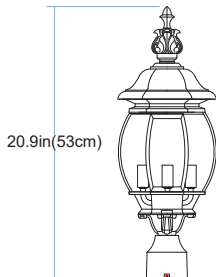

TRANS GLOBE
L I G H T I N G

(818) 768-5511
(800) 446-9092
hello@tglighting.com
USA

Job Type :
Job Name :
Company :
Quantity :

4061 Parsons

Finish	Black
Finish Code	BK
Fixture Dimensions	8.25W x 21.0MH x 8.25D
Bulb Type	Candelabra base (E-12)
Number of bulbs	1
Bulbs included	No
Wattage	60
Voltage	120
Location Rating	Wet
Dimmable	Yes
Shade Type	Clear Beveled
Illumination Direction	Ambient

8.25in(21cm)

TOP VIEW

LENGTH:8.25in(21cm)
HEIGHT:20.9in(53cm)
DIAMETER:8.25in(21cm)

20.9in(53cm)

FRONT VIEW

8.25in(21cm)

14in(35.5cm)

SIDE VIEW