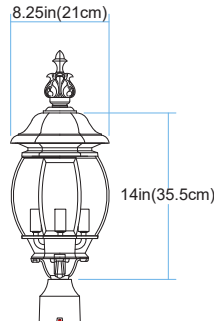

TRANS GLOBE
L I G H T I N G

(818) 768-5511
(800) 446-9092
hello@tglighting.com
USA

Job Type :
Job Name :
Company :
Quantity :

4061 Parsons

Finish	Black
Finish Code	BK
Fixture Dimensions	8.25W x 21.0MH x 8.25D
Bulb Type	Candelabra base (E-12)
Number of bulbs	1
Bulbs included	No
Wattage	60
Voltage	120
Location Rating	Wet
Dimmable	Yes
Shade Type	Clear Beveled
Illumination Direction	Ambient

8.25in(21cm)

TOP VIEW

LENGTH:8.25in(21cm)
HEIGHT:20.9in(53cm)
DIAMETER:8.25in(21cm)

20.9in(53cm)

FRONT VIEW

8.25in(21cm)

14in(35.5cm)

SIDE VIEW