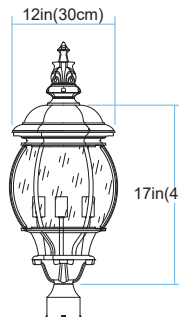

# 4062 Parsons

Finish	Black
Finish Code	BK
Fixture Dimensions	12.0W x 27.0MH x 12.0D
Bulb Type	Candelabra base (E-12)
Number of bulbs	4
Bulbs included	No
Wattage	40
Voltage	120
Location Rating	Wet
Dimmable	Yes
Shade Type	Beveled Glass
Illumination Direction	Ambient

**RT**  
Rust

**WH**  
White

12in(30cm)

TOP VIEW

LENGTH:12in(30cm)  
HEIGHT:27in(68.5cm)  
DIAMETER:12in(30cm)

27in(68.5cm)

FRONT VIEW

12in(30cm)

17in(43cm)

SIDE VIEW