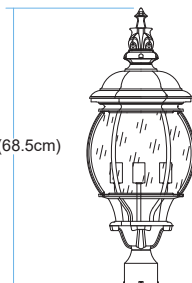

# 4062 Parsons

Finish	Black
Finish Code	BK
Fixture Dimensions	12.0W x 27.0MH x 12.0D
Bulb Type	Candelabra base (E-12)
Number of bulbs	4
Bulbs included	No
Wattage	40
Voltage	120
Location Rating	Wet
Dimmable	Yes
Shade Type	Beveled Glass
Illumination Direction	Ambient

**RT**  
Rust

**WH**  
White

12in(30cm)

TOP VIEW

LENGTH:12in(30cm)  
HEIGHT:27in(68.5cm)  
DIAMETER:12in(30cm)

27in(68.5cm)

FRONT VIEW

12in(30cm)

17in(43cm)

SIDE VIEW