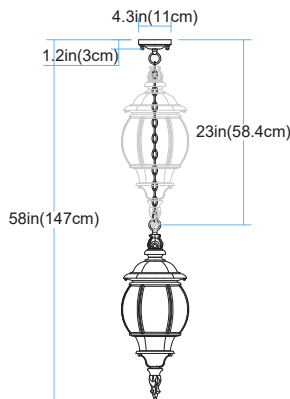

TRANS GLOBE
L I G H T I N G

(818) 768-5511
(800) 446-9092
hello@tglighting.com
USA

Job Type :
Job Name :
Company :
Quantity :

4066 Parsons

Finish	White
Finish Code	WH
Fixture Dimensions	8.25W x 24.0H
Bulb Type	Candelabra base (E-12)
Number of bulbs	3
Bulbs included	No
Wattage	180
Voltage	120
Fixture Material	Metal
Location Rating	Wet
Canopy Dimensions	4.33W x 1.2H x 4.33D
Dimmable	Yes
Minimum Hanging Height	24
Maximum Hanging Height	58
Sloped Ceiling adaptable	Yes
Shade Type	Clear Beveled
Illumination Direction	Ambient

RT
Rust

BK
Black

8.3in(21cm)

TOP VIEW

HEIGHT: 23in(58.4cm) to 58in(147cm)
DIAMETER: 8.3in(21cm)

20in(50.8cm)

FRONT VIEW

58in(147cm)

SIDE VIEW