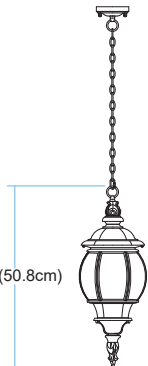

TRANS GLOBE
L I G H T I N G

(818) 768-5511
(800) 446-9092
hello@tglighting.com
USA

Job Type :
Job Name :
Company :
Quantity :

4066 Parsons

Finish	White
Finish Code	WH
Fixture Dimensions	8.25W x 24.0H
Bulb Type	Candelabra base (E-12)
Number of bulbs	3
Bulbs included	No
Wattage	180
Voltage	120
Fixture Material	Metal
Location Rating	Wet
Canopy Dimensions	4.33W x 1.2H x 4.33D
Dimmable	Yes
Minimum Hanging Height	24
Maximum Hanging Height	58
Sloped Ceiling adaptable	Yes
Shade Type	Clear Beveled
Illumination Direction	Ambient

RT
Rust

BK
Black

8.3in(21cm)

TOP VIEW

HEIGHT: 23in(58.4cm) to 58in(147cm)
DIAMETER: 8.3in(21cm)

20in(50.8cm)

FRONT VIEW

58in(147cm)

SIDE VIEW